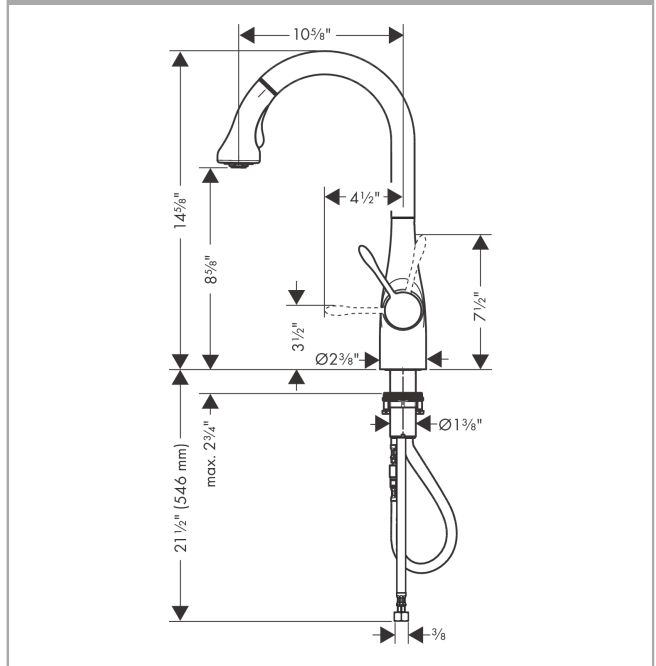

Allegro E Gourmet
HighArc Kitchen Faucet, 2-Spray Pull-Down, 1.75 GPM
 Finish: **Steel Optic** Part no. : **04066860**

Description

Features

- Swivel range 150°
- Aerated spray, needle spray, Shower spray pattern
- Locking spray diverter (reverts to default spray mode upon valve closing)
- MagFit magnetic sprayhead docking
- Deck mounted
- Max. flow: 1.75 GPM (6.6 L/Min)
- Ceramic cartridge
- 3/8" connections
- Integrated double backflow prevention
- Extension length up to 19 5/8" (50cm)
- Single lever kitchen mixer, connection hoses, Fastening set, Assembly instructions, Single lever kitchen mixer, connection hoses, Fastening set, Assembly instructions

Item details

List Price \$ 1,308.00

Technology

Compliance / Sustainability

Product image

Scale drawing

Allegro E Gourmet
HighArc Kitchen Faucet, 2-Spray Pull-Down, 1.75 GPM
 Finish: **Steel Optic** Part no. : **04066860**

Exploded drawing

Year of production: >11/20

Allegro E Gourmet
HighArc Kitchen Faucet, 2-Spray Pull-Down, 1.75 GPM
 Finish: **Steel Optic** Part no. : **04066860**

Spare parts list

Year of production: >11/20

Pos.	Description	Part no.	Price	PU
1	handle	98597801	-	1
2	screw cover	88655000	-	1
3	flange	96468800	-	1
4	nut	96461000	-	1
5	cartridge, assy	92730000	-	1
6	locking screw for handle	95140000	-	1
7	seal	95008000	-	1
8	filter	97735000	-	1
9	handspray	98599801	-	1
10	set of non return valves DW 15	97350000	-	1
11	non return valve	93218000	-	1
12	hose 1,50 m	88624000	-	1
13	connection hose 600 mm M10x1	95561000	-	1
14	fixing set (Ø 34)	95049000	-	1
15	connection hose 35½" M8x0,75 3/8"	96316001	-	1
a	weight	98551000	-	1
b	insert for spout	92759000	-	1
c	escutcheon	14019861	-	1