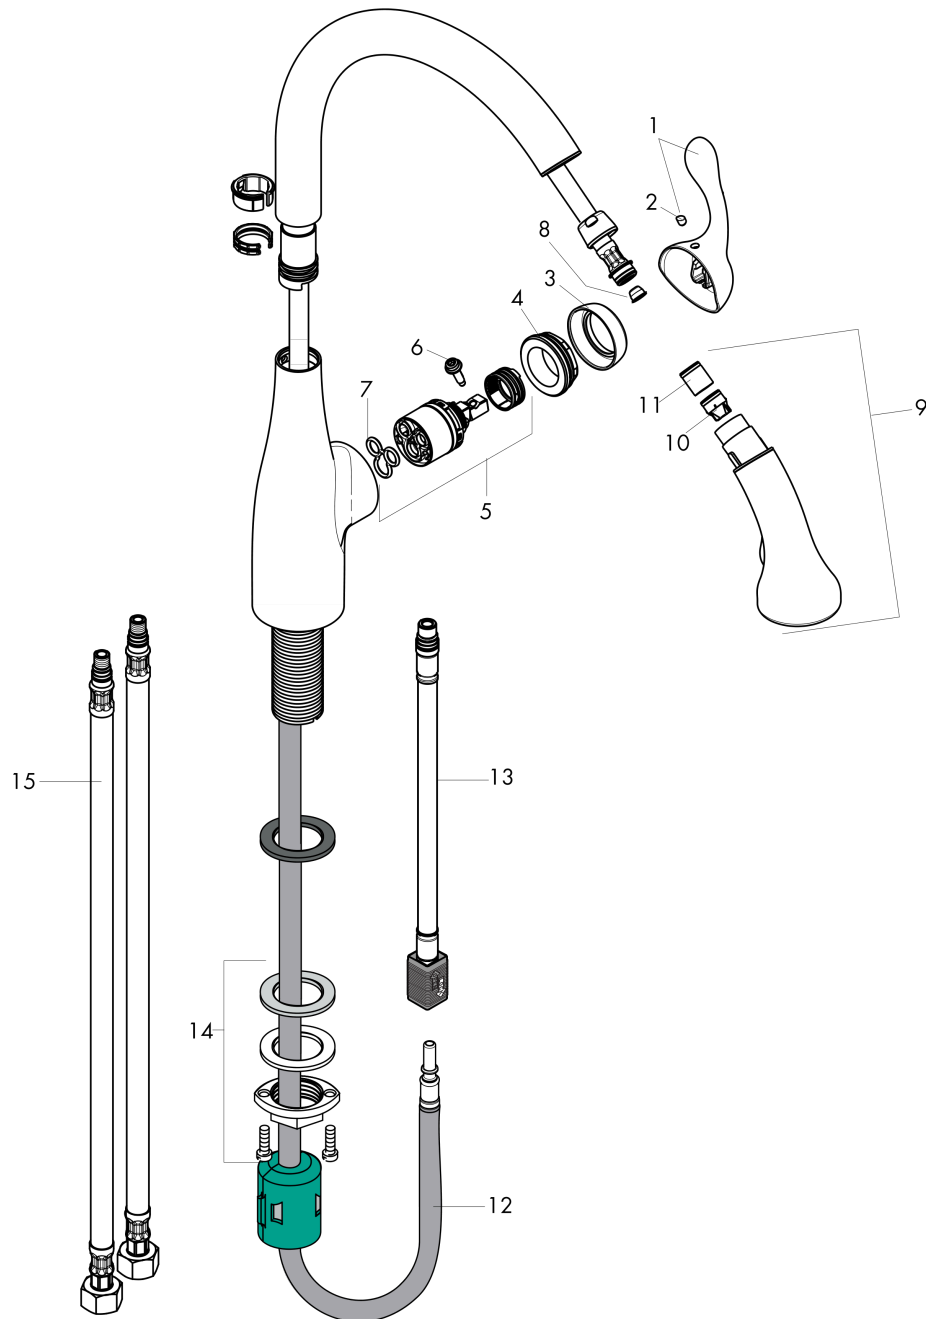

Allegro E Gourmet
HighArc Kitchen Faucet, 2-Spray Pull-Down, 1.75 GPM
 Finish: **Steel Optic** Part no. : **04066860**

Description

Features

- Swivel range 150°
- Aerated spray, needle spray, Shower spray pattern
- Locking spray diverter (reverts to default spray mode upon valve closing)
- MagFit magnetic sprayhead docking
- Deck mounted
- Max. flow: 1.75 GPM (6.6 L/Min)
- Ceramic cartridge
- 3/8" connections
- Integrated double backflow prevention
- Extension length up to 19 5/8" (50cm)
- Single lever kitchen mixer, connection hoses, Fastening set, Assembly instructions, Single lever kitchen mixer, connection hoses, Fastening set, Assembly instructions

Item details

List Price \$ 1,308.00

Technology

Compliance / Sustainability

Product image

Scale drawing

Allegro E Gourmet
HighArc Kitchen Faucet, 2-Spray Pull-Down, 1.75 GPM
 Finish: **Steel Optic** Part no. : **04066860**

Exploded drawing

Year of production: >11/20

Allegro E Gourmet
HighArc Kitchen Faucet, 2-Spray Pull-Down, 1.75 GPM
 Finish: **Steel Optic** Part no. : **04066860**

Spare parts list

Year of production: >11/20

Pos.	Description	Part no.	Price	PU
1	handle	98597801	-	1
2	screw cover	88655000	-	1
3	flange	96468800	-	1
4	nut	96461000	-	1
5	cartridge, assy	92730000	-	1
6	locking screw for handle	95140000	-	1
7	seal	95008000	-	1
8	filter	97735000	-	1
9	handspray	98599801	-	1
10	set of non return valves DW 15	97350000	-	1
11	non return valve	93218000	-	1
12	hose 1,50 m	88624000	-	1
13	connection hose 600 mm M10x1	95561000	-	1
14	fixing set (Ø 34)	95049000	-	1
15	connection hose 35½" M8x0,75 3/8"	96316001	-	1
a	weight	98551000	-	1
b	insert for spout	92759000	-	1
c	escutcheon	14019861	-	1