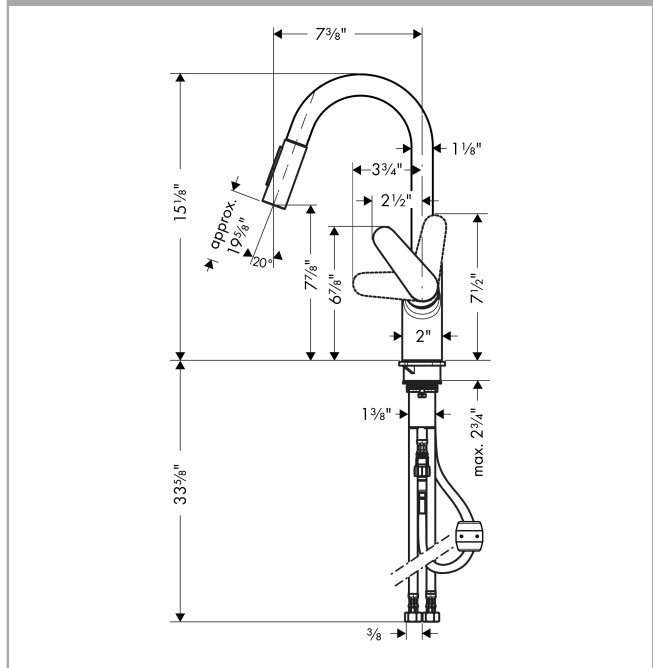

Focus
Prep Kitchen Faucet, 2-Spray Pull-Down, 1.75 GPM
 Finish: **chrome** Part no. : **04506001**

Description

Features

- Swivel range 150°
- Laminar spray, needle spray, Shower spray pattern
- Toggle spray diverter
- MagFit magnetic sprayhead docking
- Deck mounted
- Max. flow: 1.75 GPM (6.6 L/Min)
- Ceramic cartridge
- 3/8" connections
- Integrated double backflow prevention
- Extension length up to 19 5/8" (50cm)
- Single lever kitchen mixer, connection hoses, Fastening set, service key, Assembly instructions

Item details

List Price \$ 561.00

Technology

Compliance / Sustainability

Product image

Scale drawing

Focus
Prep Kitchen Faucet, 2-Spray Pull-Down, 1.75 GPM
 Finish: **chrome** Part no. : **04506001**

Exploded drawing

Year of production: >11/20

Focus

Prep Kitchen Faucet, 2-Spray Pull-Down, 1.75 GPM

Finish: **chrome** Part no. : **04506001**

Spare parts list

Year of production: >11/20

Pos.	Description	Part no.	Price	PU
1	handle	98460000	-	1
2	screw cover	96338000	-	1
3	flange	95498000	-	1
4	nut	97209000	-	1
5	cartridge, assy	92730000	-	1
6	locking screw for handle	95140000	-	1
7	seal	95008000	-	1
9	filter	97735000	-	1
10	O-ring 11x2	98127000	-	1
11	non return valve	93218000	-	1
12	set of non return valves DW 15	97350000	-	1
13	fixing set (Ø 34)	95049000	-	1
14	hose 1,50 m	88624000	-	1
15	connection hose 35½" M8x0,75 3/8"	96316001	-	1
17	service tool	95910000	-	1
18	O-ring 18x1,5	98231000	-	1
19	O-ring 20x1	98140000	-	1
20	connection hose 600 mm M10x1	95561000	-	1
21	weight	98551000	-	1
22	aerator laminar M22x1 (15 l/min)	95909000	-	1
23	handspray	98459001	-	1