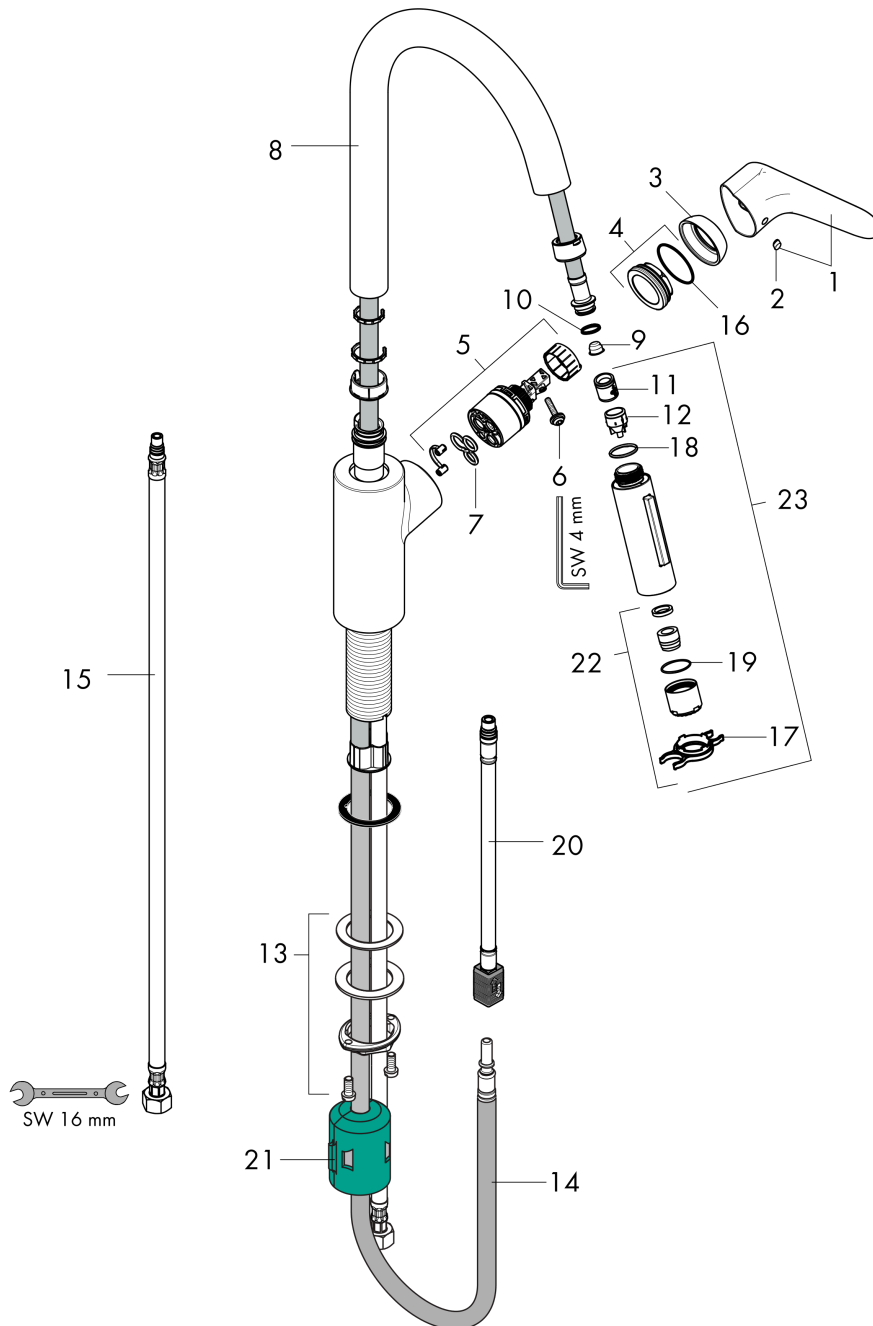

Focus
Prep Kitchen Faucet, 2-Spray Pull-Down, 1.75 GPM
 Finish: **chrome** Part no. : **04506001**

Description

Features

- Swivel range 150°
- Laminar spray, needle spray, Shower spray pattern
- Toggle spray diverter
- MagFit magnetic sprayhead docking
- Deck mounted
- Max. flow: 1.75 GPM (6.6 L/Min)
- Ceramic cartridge
- 3/8" connections
- Integrated double backflow prevention
- Extension length up to 19 5/8" (50cm)
- Single lever kitchen mixer, connection hoses, Fastening set, service key, Assembly instructions

Item details

List Price \$ 561.00

Technology

Compliance / Sustainability

Product image

Scale drawing

Focus
Prep Kitchen Faucet, 2-Spray Pull-Down, 1.75 GPM
 Finish: **chrome** Part no. : **04506001**

Exploded drawing

Year of production: >11/20

Focus

Prep Kitchen Faucet, 2-Spray Pull-Down, 1.75 GPM

Finish: **chrome** Part no. : **04506001**

Spare parts list

Year of production: >11/20

Pos.	Description	Part no.	Price	PU
1	handle	98460000	-	1
2	screw cover	96338000	-	1
3	flange	95498000	-	1
4	nut	97209000	-	1
5	cartridge, assy	92730000	-	1
6	locking screw for handle	95140000	-	1
7	seal	95008000	-	1
9	filter	97735000	-	1
10	O-ring 11x2	98127000	-	1
11	non return valve	93218000	-	1
12	set of non return valves DW 15	97350000	-	1
13	fixing set (Ø 34)	95049000	-	1
14	hose 1,50 m	88624000	-	1
15	connection hose 35½" M8x0,75 3/8"	96316001	-	1
17	service tool	95910000	-	1
18	O-ring 18x1,5	98231000	-	1
19	O-ring 20x1	98140000	-	1
20	connection hose 600 mm M10x1	95561000	-	1
21	weight	98551000	-	1
22	aerator laminar M22x1 (15 l/min)	95909000	-	1
23	handspray	98459001	-	1