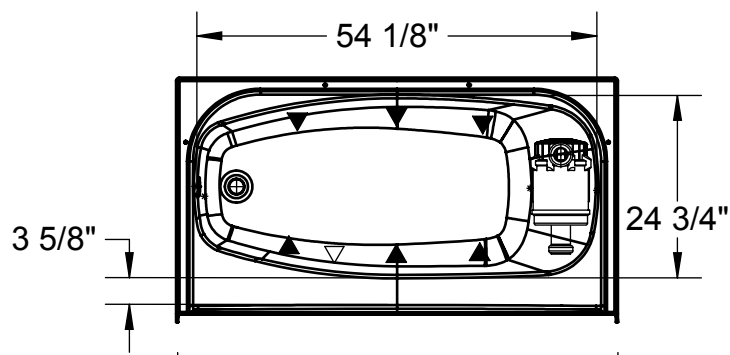

HOMESTEAD  
SYSTEM

WHIRLPOOL  
SYSTEM

( ▲ ) : Indicates whirlpool jets positioning

( △ ) : Indicates suction positioning

All dimensions are approximate. Structure measurements must be verified against the unit to ensure proper fit.