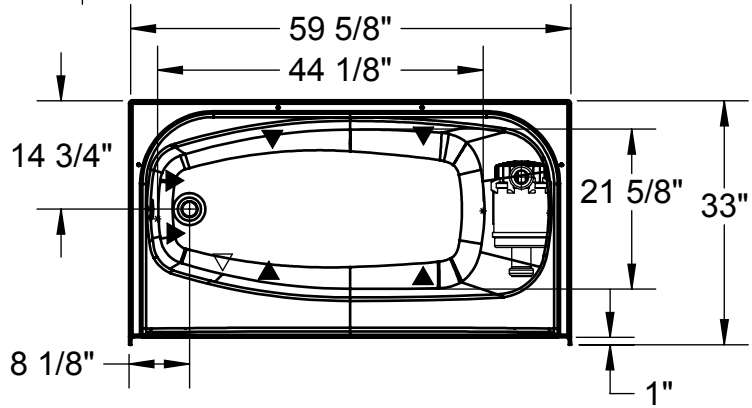

HOMESTEAD  
SYSTEM

WHIRLPOOL  
SYSTEM

( ▲ ) : Indicates whirlpool jets positioning

( △ ) : Indicates suction positioning

All dimensions are approximate. Structure measurements must be verified against the unit to ensure proper fit.