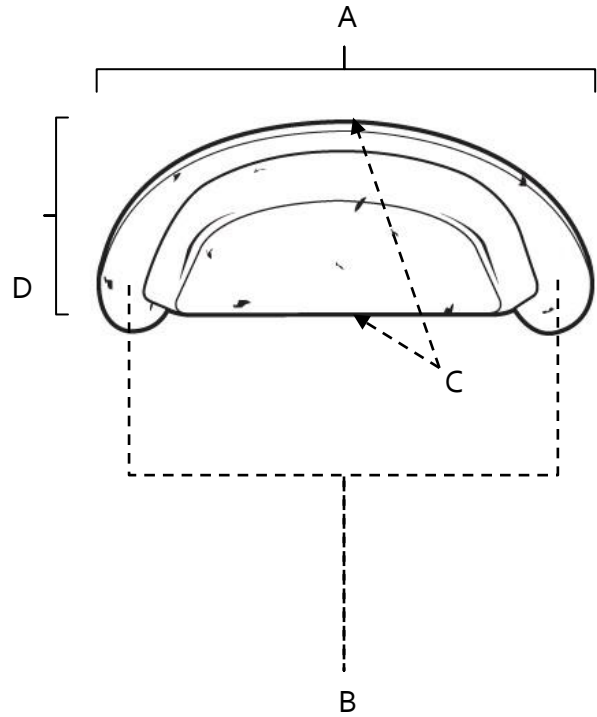

SPECIFICATIONS

SIERRA
CUP PULL

FEATURES

- Rustic styling
- Multiple finishes
- Concealed installation

WARRANTY

Limited lifetime

FINISHES

- Dark Bronze (DKBRZ)
- Rust Bronze (RSTBRZ)

MATERIAL

Bronze

Item#	A	B	C	D
A1411	4 1/4"	3 1/2"	1 3/4"	1"

KEY:

- A - Overall Length
- B - Center to Center
- C - Width
- D - Projection

NOTE: Dimensions and specifications are subject to change without notice.