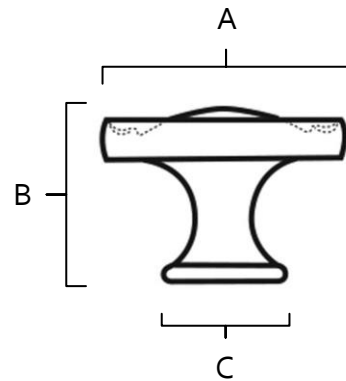

SPECIFICATIONS

**REGAL
KNOBS**

FEATURES

- Transitional styling
- Multiple finishes
- Concealed installation

WARRANTY

Limited lifetime

FINISHES

- Polished Chrome (PC)
- Antique English Matte (AEM)
- Barcelona (BARC)
- Chocolate Bronze (BRZ)
- Pewter (PEW)
- Satin Nickel (SN)

MATERIAL

Brass

| Item# | A | B | C |
|----------------|--------|----|--------|
| A240-14 | 1 1/4" | 1" | 5/8" |
| A240-38 | 1 1/2" | 1" | 11/16" |

KEY:

- A - Length and Width
- B - Projection
- C - Mount Length and Width

NOTE: Dimensions and specifications are subject to change without notice.