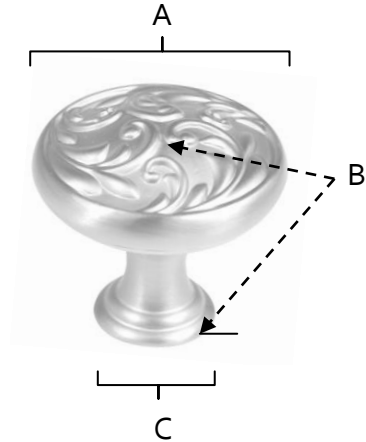

SPECIFICATIONS

**ORNATE
KNOBS**

FEATURES

Traditional styling
Multiple finishes
Concealed installation

WARRANTY

Limited lifetime

FINISHES

Polished Brass (PB)
Polished Brass, No Lacquer (PB/NL)
Antique English (AE)
Antique English Matte (AEM)
Barcelona (BARC)
Polished Antique (PA)
Satin Nickel (SN)

MATERIAL

Brass

Item#	A	B	C
A3651-14	1 1/4"	1"	5/8"
A3651-38	1 1/2"	1 1/4"	11/16"

KEY:

A - Length and Width
B - Projection
C - Mount Length and Width

NOTE: Dimensions and specifications are subject to change without notice.