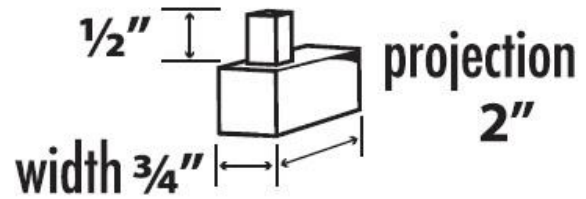

SPECIFICATIONS

SPA 2
ROBE HOOK

FEATURES

Modern styling
Multiple finishes
Concealed installation

WARRANTY

Limited lifetime

FINISHES

Polished Brass/Non-lacquered (PB/NL)
Polished Chrome (PC)
Bronze (BRZ)
Polished Nickel (PN)
Satin Nickel (SN)