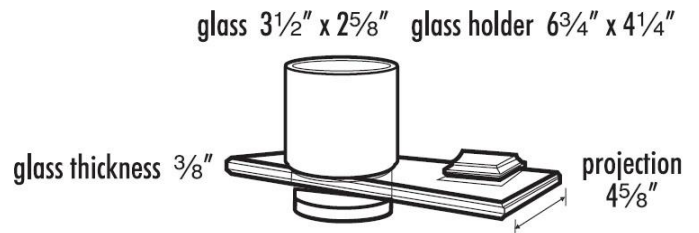

SPECIFICATIONS

GEOMETRIC

TUMBLER HOLDER WITH TUMBLER

FEATURES

Transitional styling
Multiple finishes
Concealed installation

WARRANTY

Limited lifetime

FINISHES