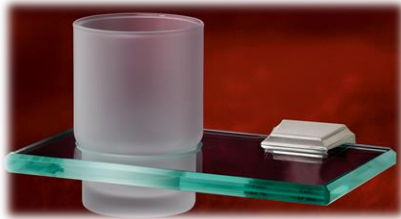

SPECIFICATIONS

GEOMETRIC

TUMBLER HOLDER WITH TUMBLER

FEATURES

Transitional styling
Multiple finishes
Concealed installation

WARRANTY

Limited lifetime

FINISHES

Polished Brass (PB)
Polished Brass/Non-lacquered (PB/NL)
Polished Chrome (PC)
Bronze (BRZ)
Chocolate Bronze (CHBRZ)
Polished Antique (PA)
Polished Nickel (PN)
Satin Nickel (SN)

MATERIAL

Brass

Item#

A7970

NOTE: Dimensions and specifications are subject to change without notice.