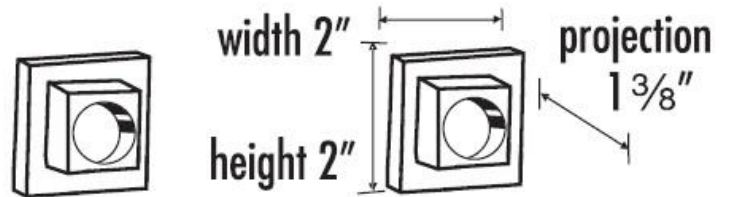

**SPECIFICATIONS**

**CONTEMPORARY II**  
SHOWER ROD BRACKETS

**FEATURES**

Modern styling  
Multiple finishes  
Concealed installation

**WARRANTY**

Limited lifetime

**FINISHES**

Polished Brass/Non-lacquered (PB/NL)  
Polished Chrome (PC)  
Bronze (BRZ)  
Polished Nickel (PN)  
Satin Brass (SB)  
Satin Nickel (SN)