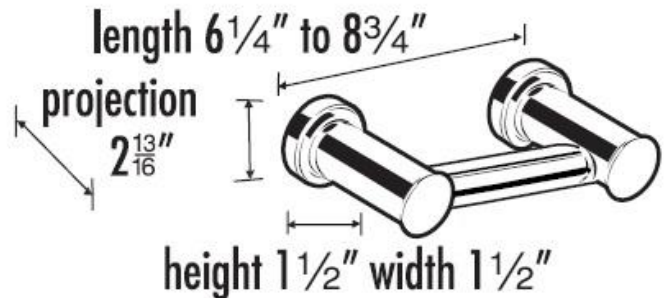

SPECIFICATIONS

INFINITY
TISSUE HOLDER

FEATURES

Modern styling
Multiple finishes
Concealed installation

WARRANTY

Limited lifetime

FINISHES

Polished Brass/Non-lacquered (PB/NL)
Polished Chrome (PC)
Polished Nickel (PN)
Satin Nickel (SN)

MATERIAL

Brass

Item#

A8760

NOTE: Dimensions and specifications are subject to change without notice.