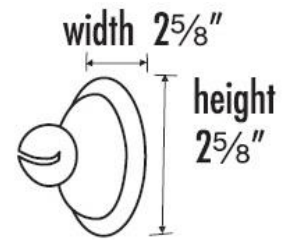

SPECIFICATIONS

YALE
SHELF BRACKETS

FEATURES

Traditional styling
Multiple finishes
Concealed installation

WARRANTY

Limited lifetime

FINISHES

Polished Brass (PB)
Polished Brass/Non-lacquered (PB/NL)
Polished Chrome (PC)
Barcelona (BARC)
Bronze (BRZ)
Chocolate Bronze (CHBRZ)
Satin Nickel (SN)

MATERIAL

Brass

Item#

A9250

NOTE: Dimensions and specifications are subject to change without notice.