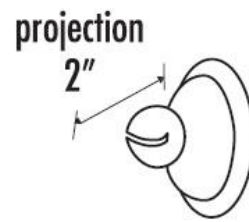

Item#

A9250

NOTE: Dimensions and specifications are subject to change without notice.