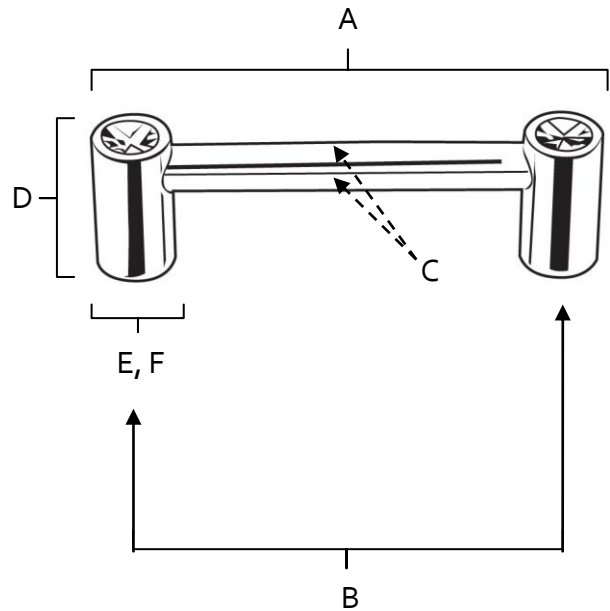

**SPECIFICATIONS**

**CONTEMPORARY  
CRYSTAL  
APPLIANCE PULLS**

**FEATURES**

- Modern styling
- Multiple finishes
- Concealed installation

**WARRANTY**

Limited lifetime

**FINISHES**

- Polished Chrome (PC)
- Polished Nickel (PN)
- Satin Nickel (SN)

**MATERIAL**

Brass

Item#	A	B	C	D	E (L)	F (W)
CD715-8	8 5/8"	8"	3/8"	1 3/8"	5/8"	5/8"
CD715-12	12 5/8"	12"	3/8"	1 5/8"	5/8"	5/8"
CD715-18	18 5/8"	18"	3/8"	1 5/8"	5/8"	5/8"

**KEY:**

- A - Overall Length
- B - Center to Center
- C - Handle Width
- D - Projection
- E - Mount Length
- F - Mount Width