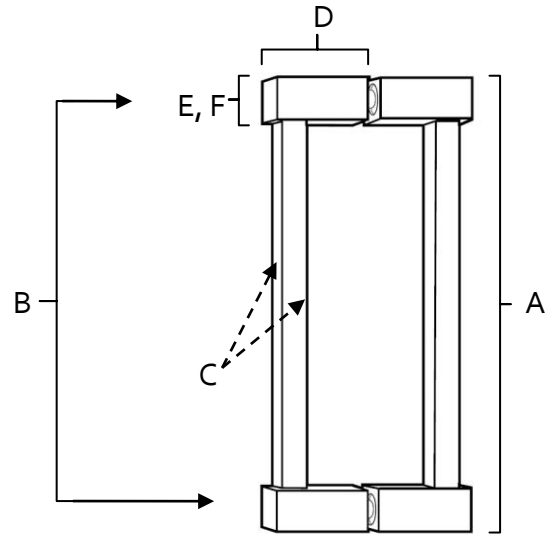

SPECIFICATIONS

**CONTEMPORARY II
BACK-TO-BACK PULLS**

FEATURES

- Modern styling
- Multiple finishes
- Concealed installation

WARRANTY

Limited lifetime

FINISHES

- Polished Brass/Non-lacquered (PB/NL)
- Polished Chrome (PC)
- Barcelona (BARC)
- Bronze (BRZ)
- Chocolate Bronze (CHBRZ)
- Polished Nickel (PN)
- Satin Nickel (SN)

MATERIAL

Brass

Item#	A	B	C	D	E (L)	F (W)
G718-6	6 5/8"	6"	3/8"	1 3/8"	5/8"	5/8"
G718-8	8 5/8"	8"	3/8"	1 3/8"	5/8"	5/8"

KEY:

- A - Overall Length
- B - Center to Center
- C - Handle Width
- D - Projection
- E - Mount Length
- F - Mouth Width