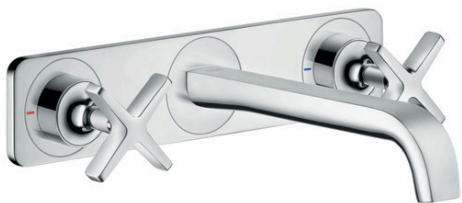

AXOR Citterio E
Wall-Mounted Widespread Faucet Trim with Base Plate, 1.2 GPM
Finishes : **chrome** Part no. : **36115001**

Description

Features

- Laminar spray
- Flow: 1.2 GPM (4.5 L/Min)
- 90° ceramic valves

Technology

Product image

Scale drawing