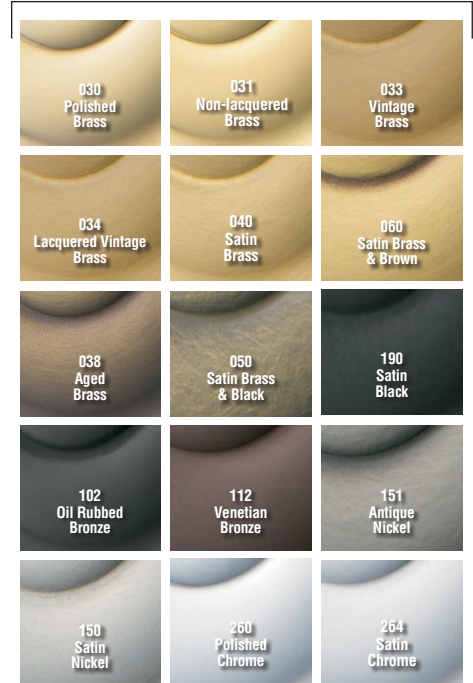

TIER 1 FINISHES