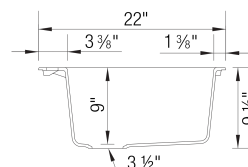

Codes & Standards

CSA B45.8-18/ IAPMO Z403-2018

Warranty

BLANCO offers a limited lifetime warranty on all sinks and faucets, as well as a one-year warranty on all custom accessories.

Code/Standards Compliance

BLANCO sinks and faucets are third-party tested and certified to standards and listed by applicable certification bodies. For more information on individual product listings, contact our office or listing organization.

View our how-to videos to learn more about installing and caring for BLANCO products:
<https://www.blanco.com/us-en/service/how-to-videos/how-to-videos-for-sinks/>

Questions? Contact us today

BLANCO America, Inc.
110 Mount Holly By-Pass
Lumberton, NJ 08048

Phone & Fax
Phone: 888-668-6201
Fax: 609-668-6211

While BLANCO endeavors to provide accurate information, all dimensions are nominal, cannot be guaranteed, and are subject to change or cancellation. BLANCO assumes no responsibility for use of superseded or voided specifications.