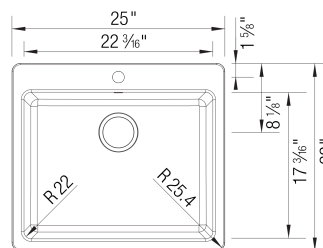

LIVEN 25 Single SILGRANIT

Design and Planning Tips

- Min cabinet size: 27 in (686 mm)
- Rim height: 1/4 in (7 mm)

What is included:

Sink clips
Installation instructions
Cut-out template
Limited Lifetime Warranty

Depending on cabinet construction, a different cabinet size may be required. Consult the cabinet manufacturer.

4 additional knock-out holes

To prevent damage, sink must be shipped on a pallet.

Undermount or drop-in installation