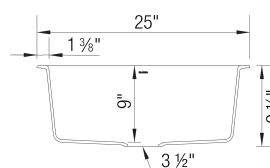

Codes & Standards

CSA B45.8-18/ IAPMO Z403-2018

Warranty

BLANCO offers a limited lifetime warranty on all sinks and faucets, as well as a one-year warranty on all custom accessories.

Code/Standards Compliance

BLANCO sinks and faucets are third-party tested and certified to standards and listed by applicable certification bodies. For more information on individual product listings, contact our office or listing organization.

View our how-to videos to learn more about installing and caring for BLANCO products:
<https://www.blanco.com/us-en/service/how-to-videos/how-to-videos-for-sinks/>

Questions? Contact us today

BLANCO America, Inc.
110 Mount Holly By-Pass
Lumberton, NJ 08048

Phone & Fax
Phone: 888-668-6201
Fax: 609-668-6211

While BLANCO endeavors to provide accurate information, all dimensions are nominal, cannot be guaranteed, and are subject to change or cancellation. BLANCO assumes no responsibility for use of superseded or voided specifications.