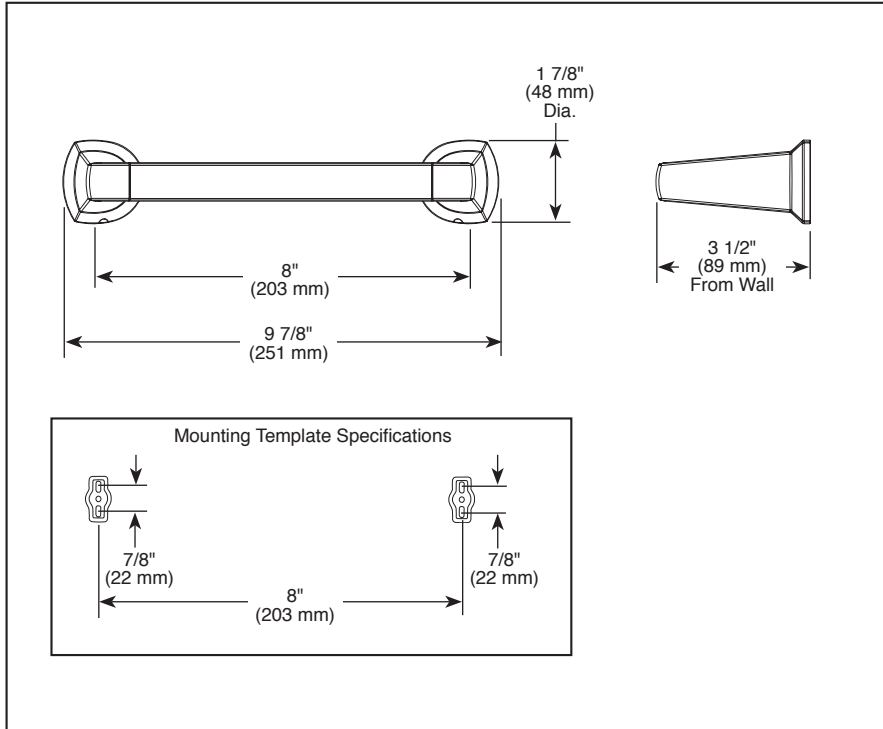

see what Delta can doSM

ACCESSORIES

- Galeon™ Bath Collection
- 8" Towel Bar

Submitted Model No.: _____

Specific Features: _____

STANDARD SPECIFICATIONS:

- Wood blocking is preferable behind all wall surfaces. If wood blocking is not available, the following fasteners are suggested: Tile/Masonry-Plastic or lead Anchors Plaster/drywall-Toggle bolts.
- Mounting hardware and mounting template included with product.