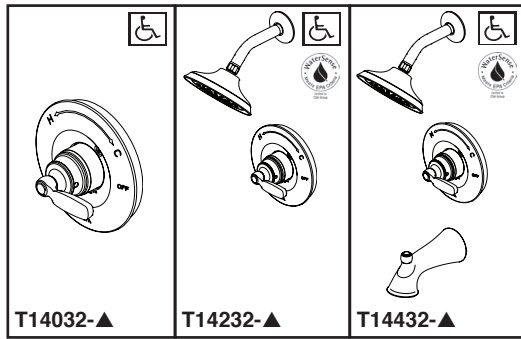

TUB AND SHOWER FAUCET TRIM

- Woodhurst™ Bath Collection
- Valve Only (T14032)
- Shower Only (T14232)
- Tub/Shower (T14432)

FEATURES:

- Monitor® 14 Series pressure balanced single handle bath mixing valve trim

STANDARD SPECIFICATIONS:

- Maximum 1.75 gpm @ 80 psi, 6.6 L/min @ 550 kPa
- Maintains a balanced pressure of hot and cold water even when a valve is turned on or off elsewhere in the system.
- For use with MultiChoice® Universal rough valve body. (R10000 Series)
- Temperature only controlled with handle
- Field adjustable to limit handle rotation into hot water zone
- 120° maximum handle rotation
- All parts replaceable from the front of the valve
- Stem extension kit RP77991 can be ordered to allow for an additional 1 3/4" wall thickness. RP77991 ships with chrome escutcheon screws. For special finishes also order RP12630 escutcheon screws in desired finish
- Universal adapter included allows for thread, sweat or slip-on installation

WARRANTY

- Lifetime limited warranty on parts (other than electronic parts and batteries) and finishes; or, for commercial users, for 5 years from the date of purchase.
- 5 year limited warranty on electronic parts (other than batteries); or for commercial users, for 1 year from the date of purchase. No warranty is provided on batteries.

COMPLIES WITH

- ASME A112.18.1 / CSA B125.1
- Indicates compliance to ICC/ANSI A117.1 - Valve control only
- EPA WaterSense®

Submitted Model No.: _____

Specific Features: _____