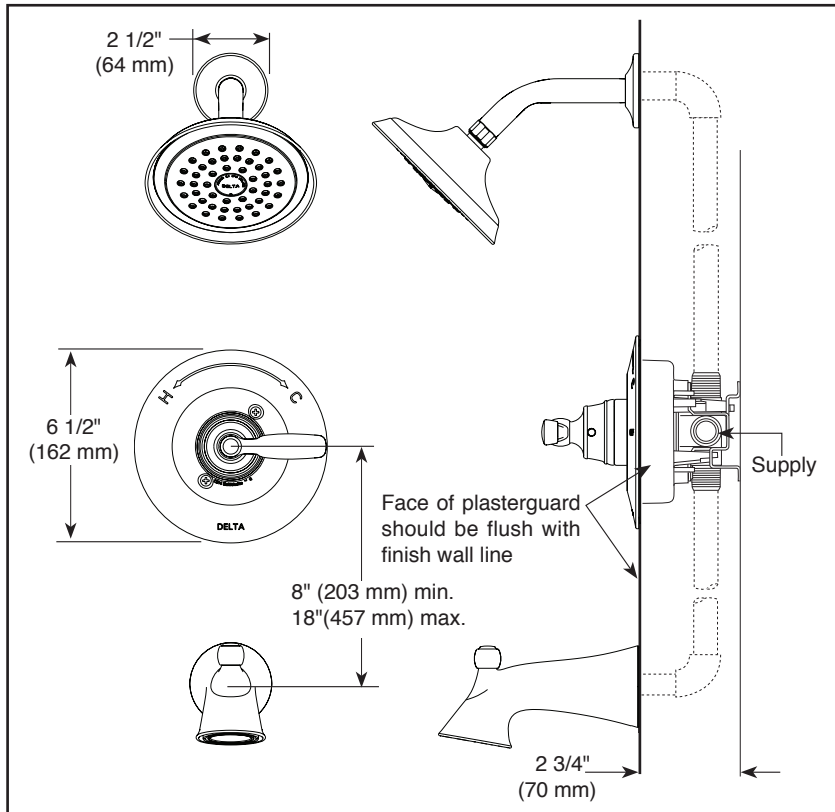

RP72856▲ 1.75 GPM
Touch-Clean® Raincan Showerhead

RP92932▲ (Pull-Up Diverter)

RP53237▲ (Non-Diverter)

RP77991 Available Extension Kit

▲ Designate proper finish suffix

Delta reserves the right (1) to make changes in specifications and materials, and (2) to change or discontinue models, both without notice or obligation. Dimensions are for reference only. See current full-line price book or www.deltafaucet.com for finish options and product availability.

DSP-B-T14032 Rev. A

Delta Faucet Company

55 E. 111th Street, Indianapolis, Indiana 46280
350 South Edgeware Road, St. Thomas, Ontario Canada N5P 4L1
© 2018 Delta Faucet Company