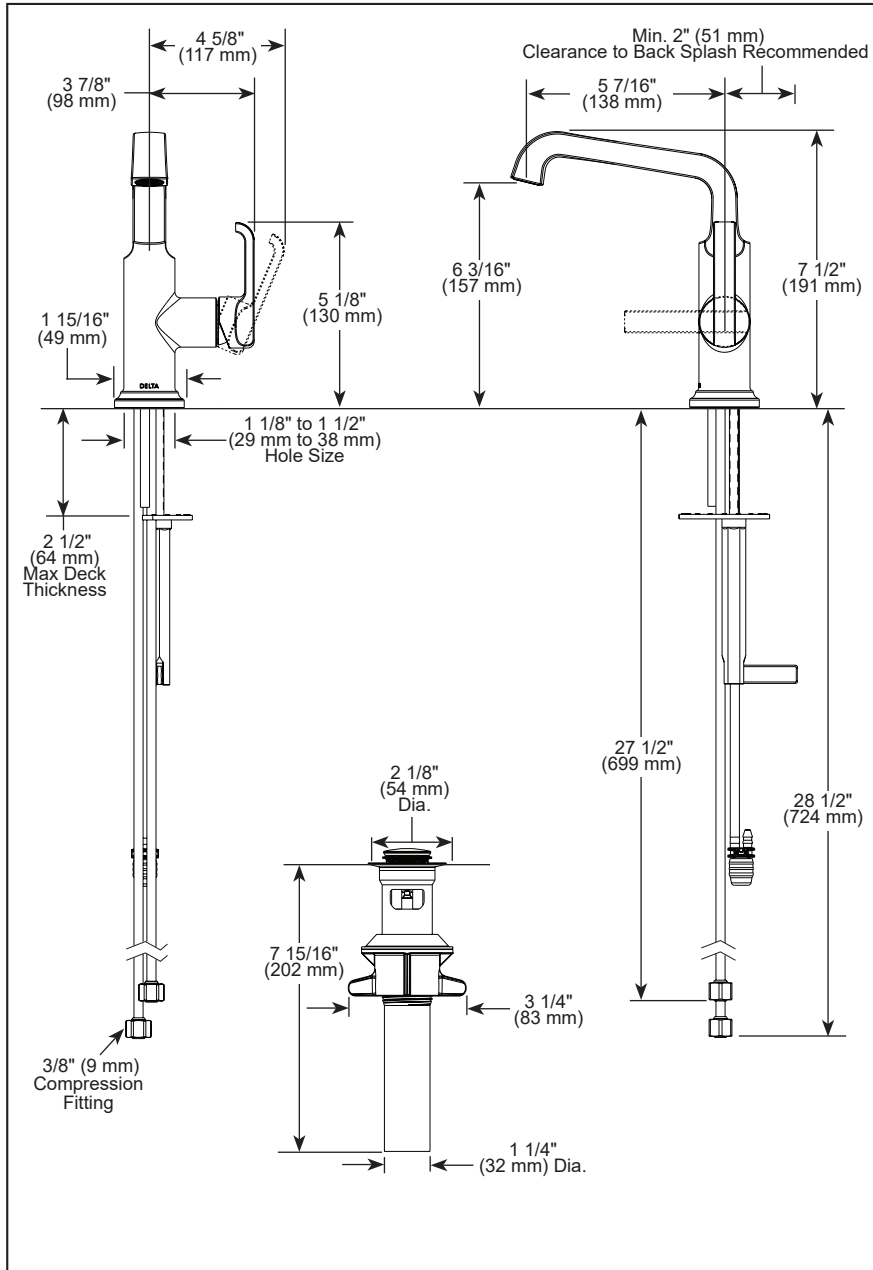

Submitted Model No.: _____

Specific Features: _____

▲ Designate Proper Finish Suffix

see what Delta can do™

BATHROOM FAUCET

- Tetra™ Bath Collection
- Single Handle Deck Mount

FEATURES:

- DIAMOND Seal® Technology
- Lumicoat™ Finish (-PR models only)
- Lumicoat™ Finishes easily wipe clean without cleaners and chemicals on the products most commonly touched areas

STANDARD SPECIFICATIONS:

- Max. flow rate 1.2 gpm @ 60 psi, 4.5 L/min @ 414 kPa
- One hole mount
- Diamond coated ceramic cartridge
- 1/4" O.D. straight, staggered PEX supply tubes
- Models have metal drain with pop-up type fitting with plated flange and stopper
- Optional red/blue indicator ring provided with models
- Optional 6" escutcheon (RP102057 ▲) not included

COMPLIES WITH:

- ASME A112.18.1 / CSA B125.1
- Indicates compliance to ICC/ANSI A117.1 - Valve control only
- EPA WaterSense®

Delta reserves the right (1) to make changes in specifications and materials, and (2) to change or discontinue models, both without notice or obligation. Dimensions are for reference only. See current full-line price book or www.deltafaucet.com for finish options and product availability.

DSP-L-689-DST Rev. A

Delta Faucet Company

55 E. 111th Street, Indianapolis, IN 46280
 350 South Edgeware Road, St. Thomas, ON N5P 4L1
 © 2022 Delta Faucet Company