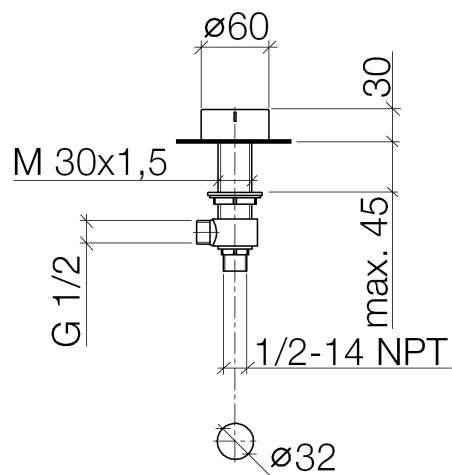

Product specifications

- 1-1/4" hole diameter
- Handle Ø 2-3/8"
- Without flange

Surfaces

- chrome 20000741-00
- matt platinum 20000741-06

Exploded assembly drawing

**Order quantity**

No.	Article number	Name	Installation quantity
1	092074006ff	handle (hot)	1
2	09311100790	pin	1
3	092774003ff	rosette	1
4	09141006090	seal	1
5	09141502090	ring	1
6	09233002390	nut	1
7	092906107ff	spindle	1
8	9090031320090	top	1
9	0417110453290	side panel	1
10	0423100327890	fixing set	1
11	0417110231090	distributor	1
12	09301105990	disc	1
13	09231001290	nut	1