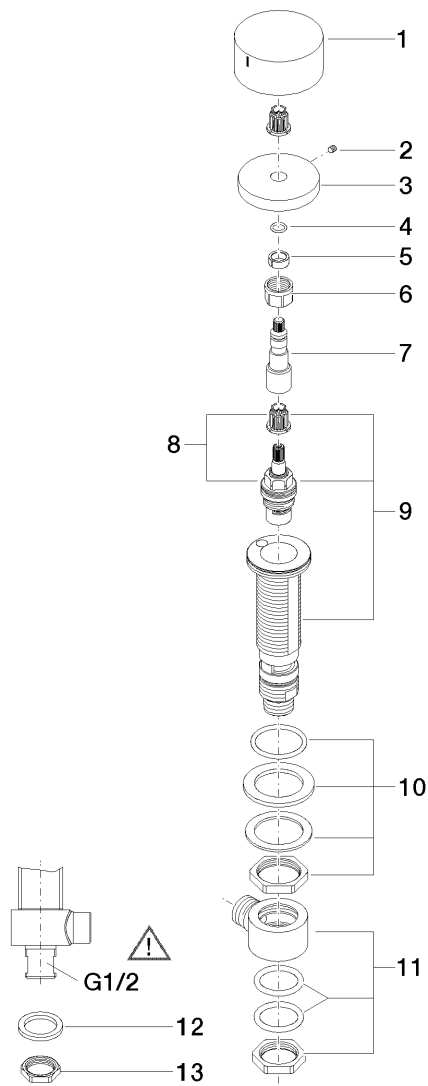

Product specifications

- 1-1/4" hole diameter
- Handle Ø 2-3/8"
- Without flange

Surfaces

- chrome 20000741-00
- matt platinum 20000741-06

Exploded assembly drawing

**Order quantity**

No.	Article number	Name	Installation quantity
1	092074006ff	handle (hot)	1
2	09311100790	pin	1
3	092774003ff	rosette	1
4	09141006090	seal	1
5	09141502090	ring	1
6	09233002390	nut	1
7	092906107ff	spindle	1
8	9090031320090	top	1
9	0417110453290	side panel	1
10	0423100327890	fixing set	1
11	0417110231090	distributor	1
12	09301105990	disc	1
13	09231001290	nut	1