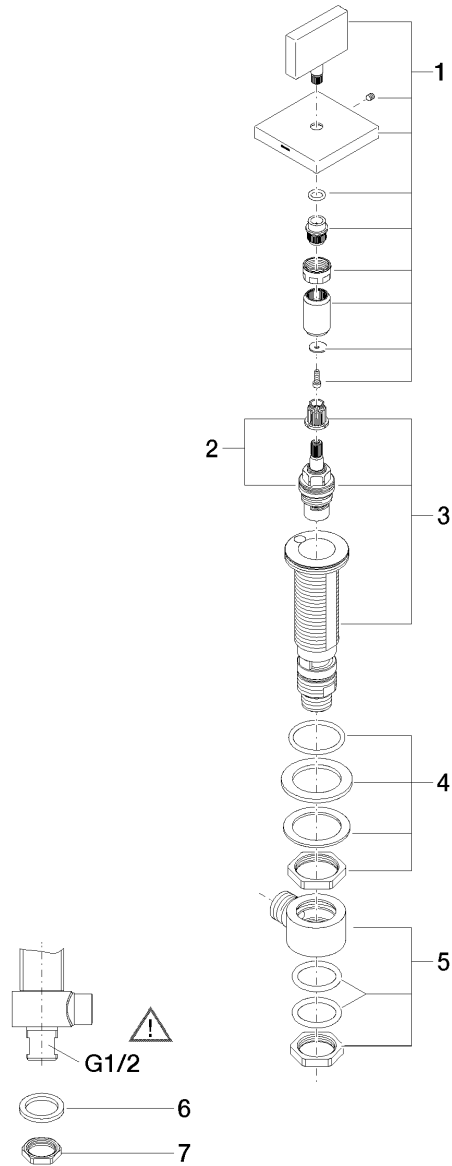

Exploded assembly drawing

Order quantity

No.	Article number	Name	Installation quantity
1	90207800205ff	handle (hot)	1
2	9090031320090	top	1
3	0417110453290	side panel	1
4	0423100327890	fixing set	1
5	0417110231090	distributor	1
6	09301105990	disc	1
7	09231001290	nut	1