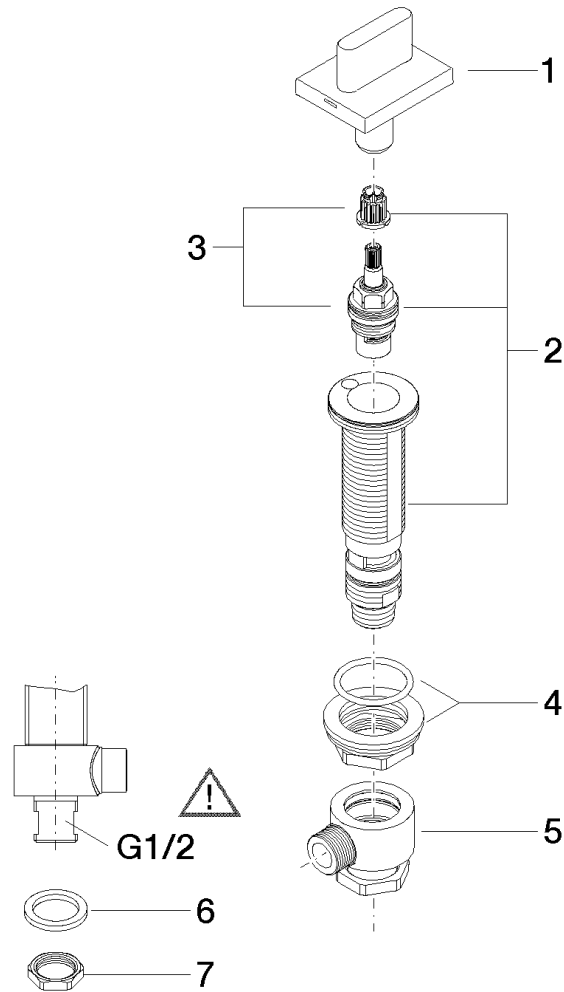

Product specifications

- 1-1/4" hole diameter
- Flange 2-3/8" x 1-7/8"

(ADA)

Surfaces

- chrome 20004705-00
- matt platinum 20004705-06

Exploded assembly drawing

Order quantity

No.	Article number	Name	Installation quantity
1	90207005106ff	handle	1
2	0417110455390	side panel	1
3	9090031530090	top	1
4	0423100327890	fixing set	1
5	0417110231090	distributor	1
6	09301105990	disc	1
7	09231001290	nut	1