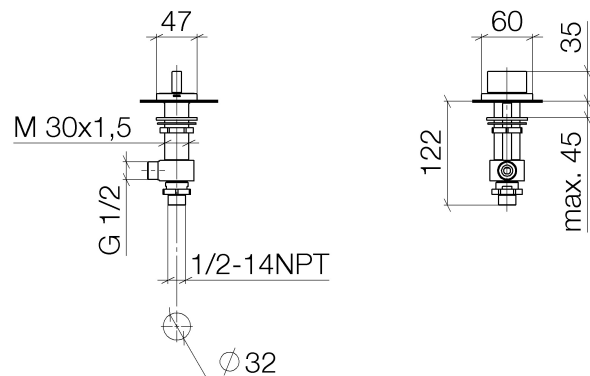

Product specifications

- 1-1/4" hole diameter
- Flange 2-3/8" x 1-7/8"

(ADA)

Surfaces

- chrome 20004705-00
- matt platinum 20004705-06

Exploded assembly drawing

Order quantity

No.	Article number	Name	Installation quantity
1	90207005106ff	handle	1
2	0417110455390	side panel	1
3	9090031530090	top	1
4	0423100327890	fixing set	1
5	0417110231090	distributor	1
6	09301105990	disc	1
7	09231001290	nut	1