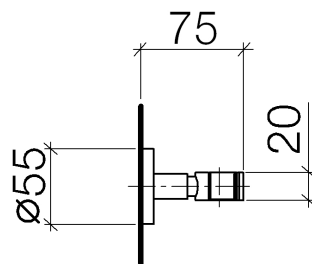

Meta.02 Wall bracket

Article number: 28050625

Exploded assembly drawing

Meta.02 Wall bracket

Article number: 28050625

Order quantity

No.	Article number	Name	Installation quantity
1	0517625000090	fixing set	1
2	09141003290	seal	1
3	082762500ff	rosette	1
4	081762550ff	holder	1
5	08185058590	screw	1
6	09184003590	sleeve	1
7	091720014ff	holder	1