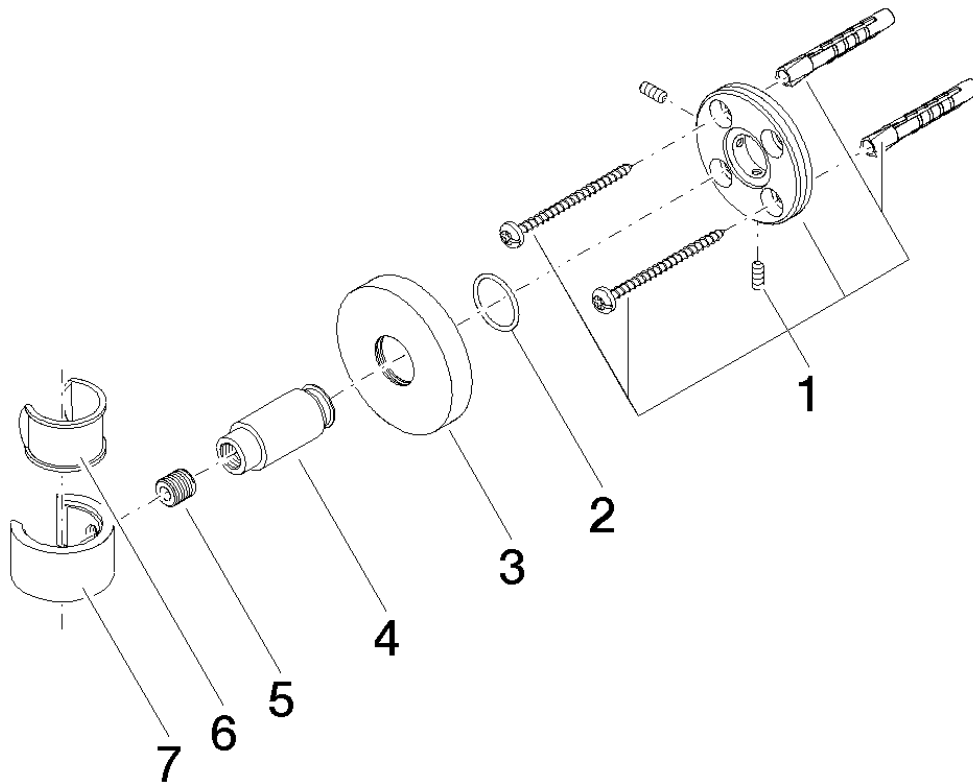

Meta.02 Wall bracket

Article number: 28050625

Exploded assembly drawing

Meta.02 Wall bracket

Article number: 28050625

Order quantity

No.	Article number	Name	Installation quantity
1	0517625000090	fixing set	1
2	09141003290	seal	1
3	082762500ff	rosette	1
4	081762550ff	holder	1
5	08185058590	screw	1
6	09184003590	sleeve	1
7	091720014ff	holder	1