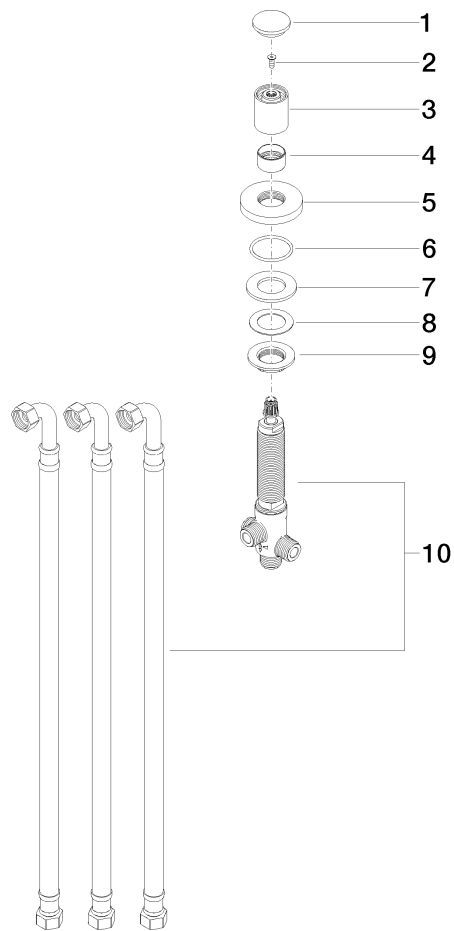

**META Two-way diverter**  
Article number: 29140660

**Exploded assembly drawing**

## META Two-way diverter

Article number: 29140660

### Order quantity

No.	Article number	Name	Installation quantity
1	092071003ff	handle	1
2	9030300140090	screw	1
3	092071002ff	handle	1
4	091601012ff	ring	1
5	092766004ff	rosette	1
6	09141003090	seal	1
7	09140501490	seal	1
8	09144000290	seal	1
9	09231000490	nut	1
10	9017090510090	diverter	1

**Flow rate chart**