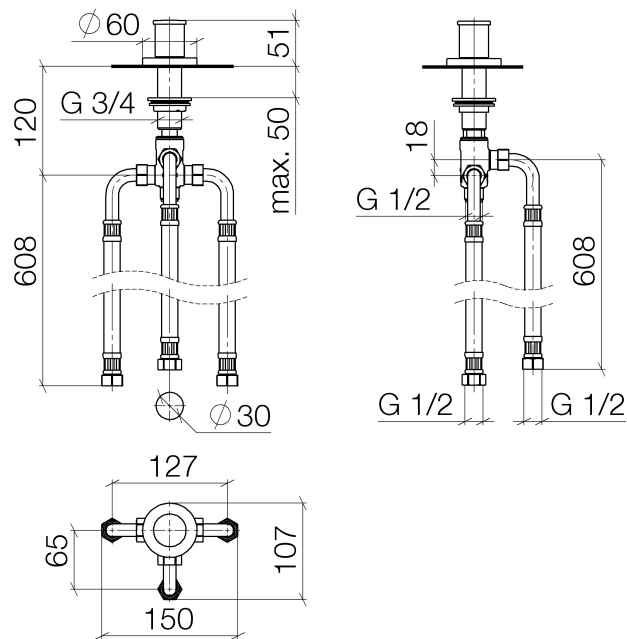

**META Two-way diverter**  
Article number: 29140660

**Exploded assembly drawing**

## META Two-way diverter

Article number: 29140660

### Order quantity

No.	Article number	Name	Installation quantity
1	092071003ff	handle	1
2	9030300140090	screw	1
3	092071002ff	handle	1
4	091601012ff	ring	1
5	092766004ff	rosette	1
6	09141003090	seal	1
7	09140501490	seal	1
8	09144000290	seal	1
9	09231000490	nut	1
10	9017090510090	diverter	1

**Flow rate chart**