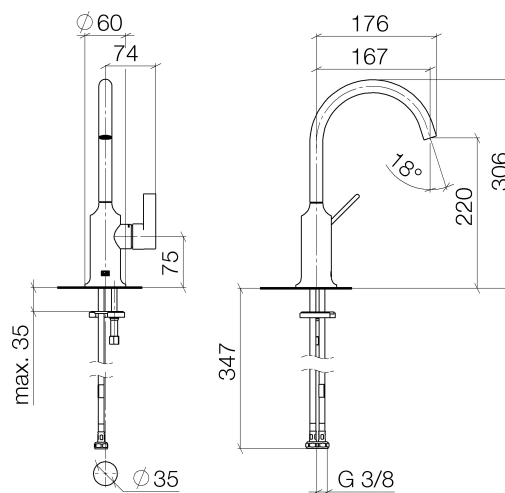

### Product specifications

- **167 mm projection**
- pivotable spout 360°
- circular, air-enriched flow
- height of mixer 306 mm
- height up to aerator 220 mm
- hole diameter 35 mm
- 2x screw-in M 8 x 1 pressure hose, leak-tested
- max. flow 5.7 l/min
- lead-free

Bath & Spa

**Vaia Single-lever basin mixer without pop-up waste**

Article number: 33521809

**Surfaces**

- chrome 33521809-00
- platinum matt 33521809-06
- 33521809-99

**Exploded assembly drawing**

**Order quantity**

<b>No.</b>	<b>Article number</b>	<b>Name</b>	<b>Installation quantity</b>
<b>1</b>	90282231100ff	spout	1
<b>2</b>	9015050420090	cartridge	1
<b>3</b>	09240426690	nut	1
<b>4</b>	09141009190	seal	1
<b>5</b>	092830021ff	cover	1
<b>6</b>	092080020ff	handle	1
<b>7</b>	09311103090	pin	1
<b>8</b>	90312008700ff	plug	1
<b>9</b>	09311101190	pin	1
<b>10</b>	0430110380090	fixing set	1
<b>11</b>	0430041000090	hose	2

**Flow rate chart**