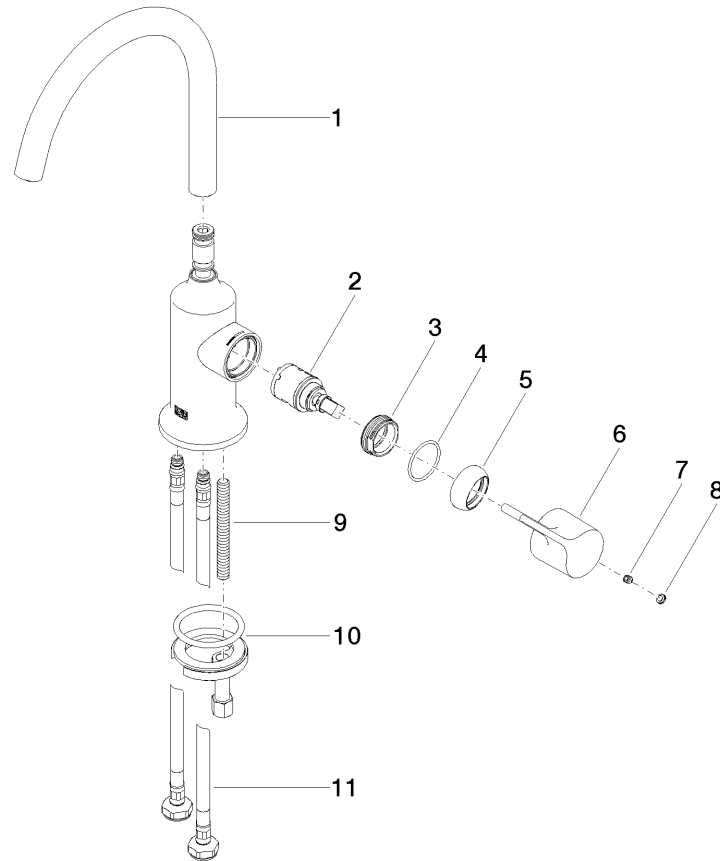

### Product specifications

- **167 mm projection**
- pivotable spout 360°
- circular, air-enriched flow
- height of mixer 306 mm
- height up to aerator 220 mm
- hole diameter 35 mm
- 2x screw-in M 8 x 1 pressure hose, leak-tested
- max. flow 5.7 l/min
- lead-free

Bath & Spa

**Vaia Single-lever basin mixer without pop-up waste**

Article number: 33521809

**Surfaces**

- chrome 33521809-00
- platinum matt 33521809-06
- 33521809-99

**Exploded assembly drawing**

**Order quantity**

<b>No.</b>	<b>Article number</b>	<b>Name</b>	<b>Installation quantity</b>
<b>1</b>	90282231100ff	spout	1
<b>2</b>	9015050420090	cartridge	1
<b>3</b>	09240426690	nut	1
<b>4</b>	09141009190	seal	1
<b>5</b>	092830021ff	cover	1
<b>6</b>	092080020ff	handle	1
<b>7</b>	09311103090	pin	1
<b>8</b>	90312008700ff	plug	1
<b>9</b>	09311101190	pin	1
<b>10</b>	0430110380090	fixing set	1
<b>11</b>	0430041000090	hose	2

**Flow rate chart**