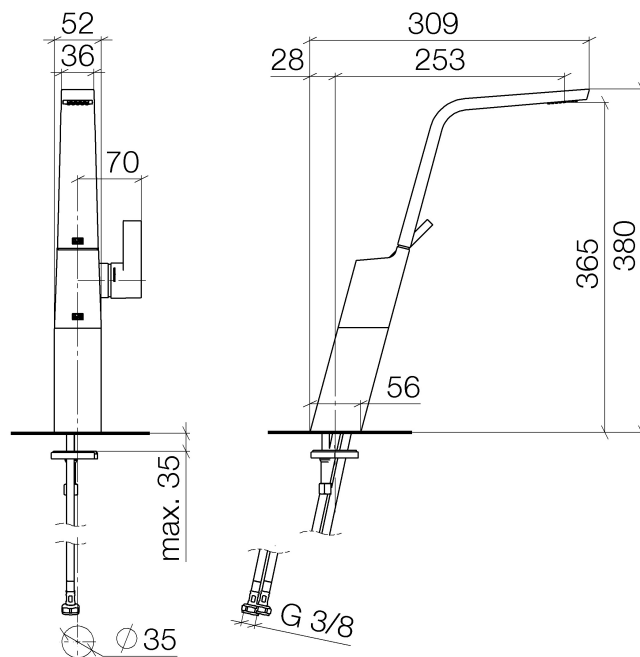

CL.1 Single-lever basin mixer with raised base without pop-up waste
Article number: 33534705

Exploded assembly drawing

CL.1 Single-lever basin mixer with raised base without pop-up waste

Article number: 33534705

Order quantity

No.	Article number	Name	Installation quantity
1	90117000900ff	spout	1
2	9015050420090	cartridge	1
3	09311115290	pin	1
4	09141013790	seal	1
5	09240429490	sleeve	1
6	09141006390	seal	1
7	092830029ff	cover	1
8	092067010ff	handle	1
9	09311103090	pin	1
10	09312010990	plug	1
11	093001132ff	connection	1
12	09303011190	screw	1
13	0430041010090	hose	2
14	09230103490	flow reducer	1
15	0431200391090	plug	1
16	09311101290	pin	1
17	0430110387590	fixing set	1

Flow rate chart