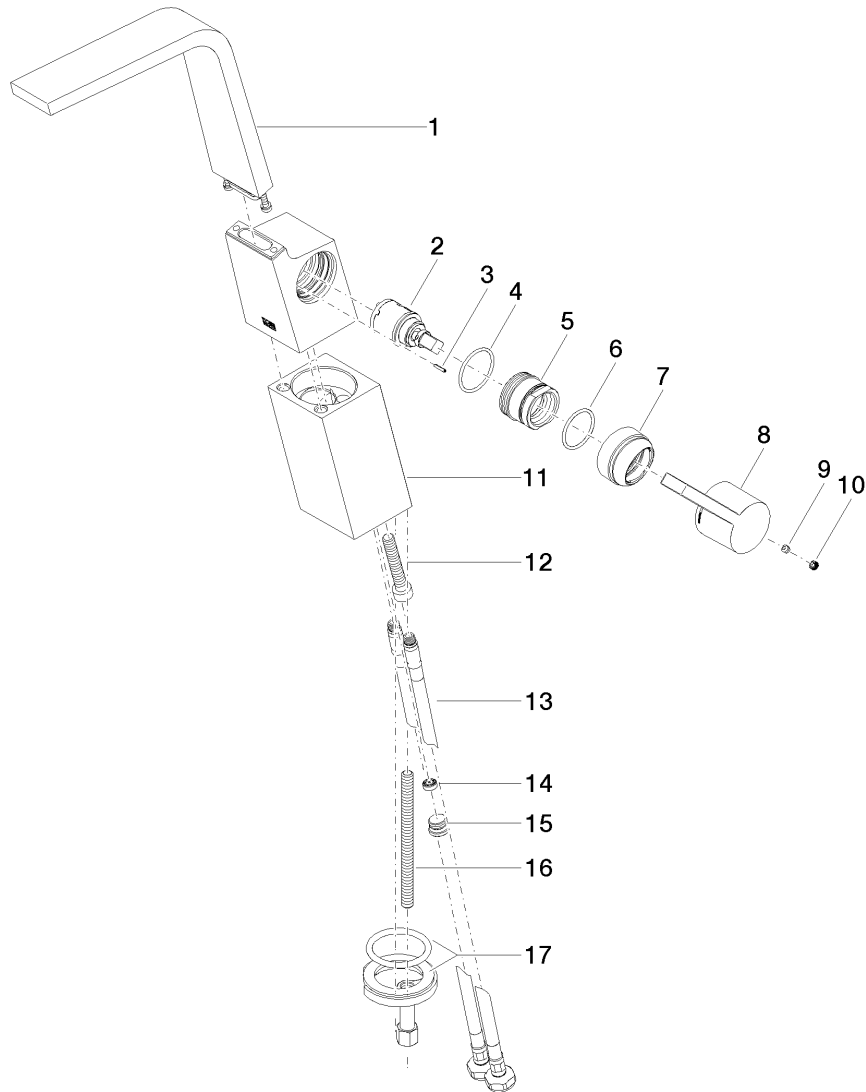

CL.1 Single-lever basin mixer with raised base without pop-up waste
Article number: 33534705

Exploded assembly drawing

CL.1 Single-lever basin mixer with raised base without pop-up waste

Article number: 33534705

Order quantity

No.	Article number	Name	Installation quantity
1	90117000900ff	spout	1
2	9015050420090	cartridge	1
3	09311115290	pin	1
4	09141013790	seal	1
5	09240429490	sleeve	1
6	09141006390	seal	1
7	092830029ff	cover	1
8	092067010ff	handle	1
9	09311103090	pin	1
10	09312010990	plug	1
11	093001132ff	connection	1
12	09303011190	screw	1
13	0430041010090	hose	2
14	09230103490	flow reducer	1
15	0431200391090	plug	1
16	09311101290	pin	1
17	0430110387590	fixing set	1

Flow rate chart