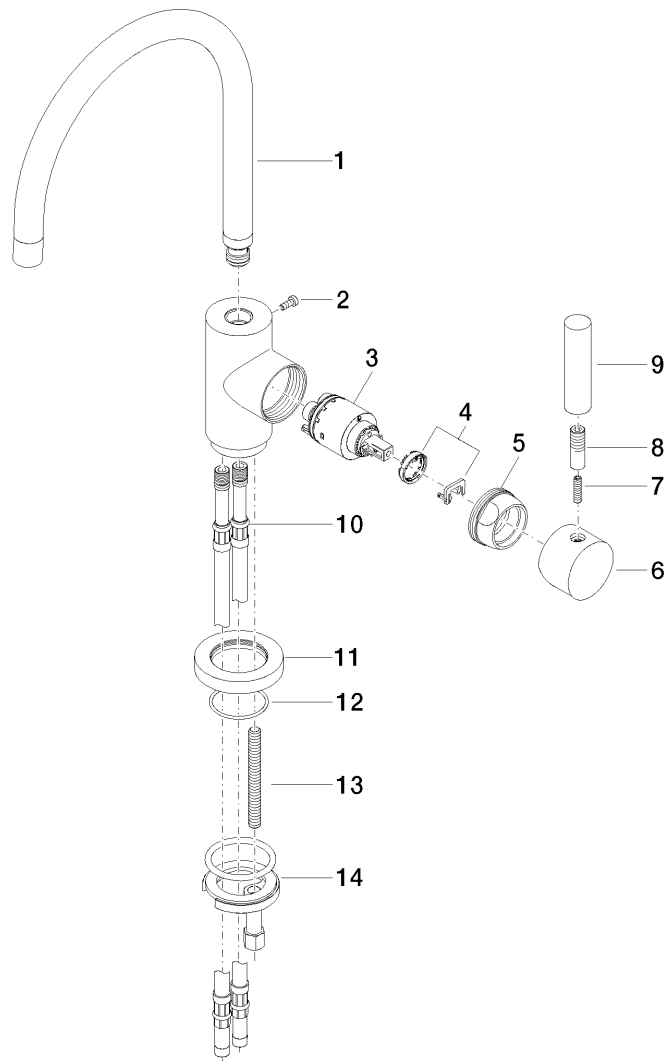

Kitchen

Tara Classic Single-lever mixer

Article number: 33800888

Product specifications

- 200 mm projection
- pivotable spout 360°
- air-enriched flow
- height of mixer 325 mm
- height up to aerator 180 mm
- hole diameter 35 mm
- max. flow 7 l/min at 3 bar flow pressure
- lead-free

Surfaces

- chrome 33800888-00
- platinum matt 33800888-06

Exploded assembly drawing

Order quantity

No.	Article number	Name	Installation quantity
1	90282204802ff	spout	1
2	09303005490	screw	1
3	9015050630090	cartridge	1
4	0428101480090	accessories	1
5	092404107ff	nut	1
6	90208804000ff	handle	1
7	09311101090	pin	1
8	092404048ff	nipple	1
9	11170880ff	handle	1
10	0430040640090	hose	2
11	092810055ff	rosette	1
12	09141003490	seal	1
13	09311101190	pin	1
14	0430110380090	fixing set	1

Flow rate chart