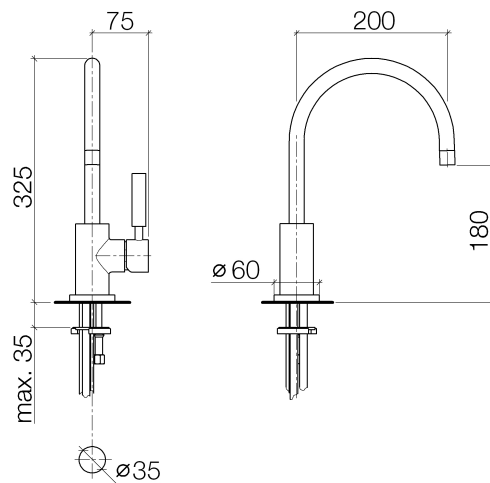

Kitchen

Tara Classic Single-lever mixer

Article number: 33800888

Product specifications

- 200 mm projection
- pivotable spout 360°
- air-enriched flow
- height of mixer 325 mm
- height up to aerator 180 mm
- hole diameter 35 mm
- max. flow 7 l/min at 3 bar flow pressure
- lead-free

Surfaces

- chrome 33800888-00
- platinum matt 33800888-06

Exploded assembly drawing

Order quantity

No.	Article number	Name	Installation quantity
1	90282204802ff	spout	1
2	09303005490	screw	1
3	9015050630090	cartridge	1
4	0428101480090	accessories	1
5	092404107ff	nut	1
6	90208804000ff	handle	1
7	09311101090	pin	1
8	092404048ff	nipple	1
9	11170880ff	handle	1
10	0430040640090	hose	2
11	092810055ff	rosette	1
12	09141003490	seal	1
13	09311101190	pin	1
14	0430110380090	fixing set	1

Flow rate chart