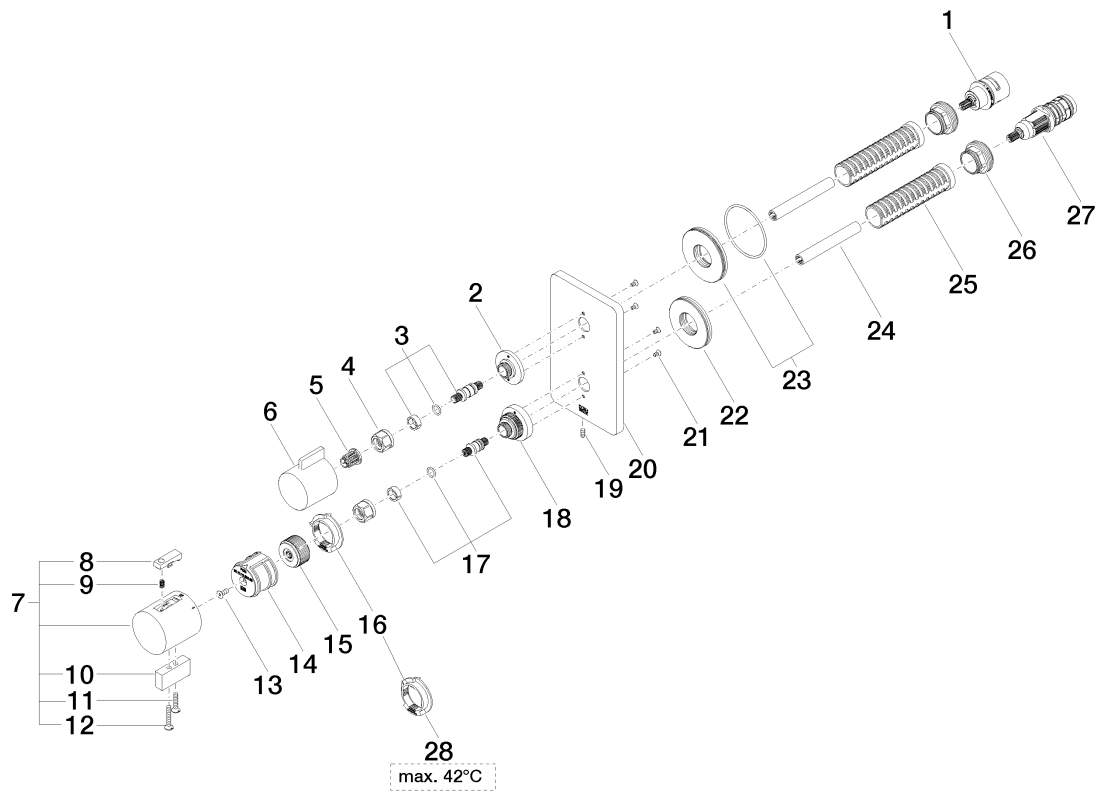

**Product specifications**

- Cover plate 5-7/8" x 3-1/2"
- Temperature control handle with safety lock at 100 °F/ 38°C
- Max. temperature can be set on the trim  
**(ADA)**

**Surfaces**

- chrome 36425710-000010
- matt platinum 36425710-060010

**Accessories required**

- Concealed thermostat with integrated supply stops; 35 426 970

**Exploded assembly drawing**

**Order quantity**

<b>No.</b>	<b>Article number</b>	<b>Name</b>	<b>Installation quantity</b>
1	9090031660090	top	1
2	091212053ff	base	1
3	04290611100ff	spindle	1
4	09233002390	nut	2
5	09121200290	fixing cap	1
6	092067006ff	handle	1
7	04173300600ff	handle	1
8	092133010ff	handle	1
9	09160202790	spring	1
10	092033006ff	handle	1
11	093030159ff	screw	1
12	093030160ff	screw	1
13	09303012490	screw	1
14	09121205290	base	1
15	09121205490	base	1
16	09281015290	regulator	1
17	04290602400ff	spindle	1
18	091212051ff	base	1
19	09311113490	pin	1
20	091102246ff	plate	1
21	09303015790	screw	1
22	09300118890	disc	1
23	9030011900090	disc	1
24	09230112490	sleeve	2
25	09184007790	sleeve	2
26	09240425790	nut	2
27	0415020120090	cartridge	1
28	09281015190	regulator	1