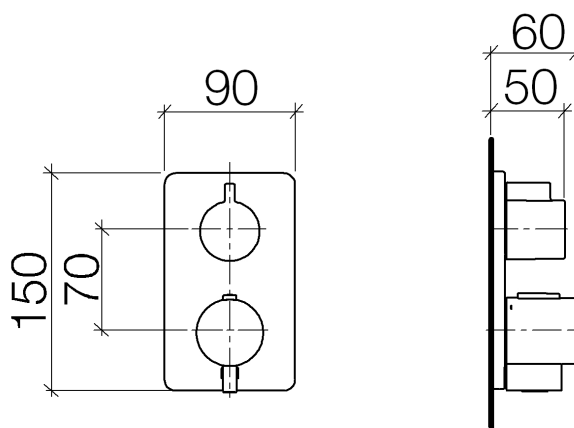

**Product specifications**

- Cover plate 5-7/8" x 3-1/2"
- Temperature control handle with safety lock at 100 °F/ 38°C
- Max. temperature can be set on the trim  
**(ADA)**

**Surfaces**

- chrome 36425710-000010
- matt platinum 36425710-060010

**Accessories required**

- Concealed thermostat with integrated supply stops; 35 426 970

**Exploded assembly drawing**

**Order quantity**

<b>No.</b>	<b>Article number</b>	<b>Name</b>	<b>Installation quantity</b>
1	9090031660090	top	1
2	091212053ff	base	1
3	04290611100ff	spindle	1
4	09233002390	nut	2
5	09121200290	fixing cap	1
6	092067006ff	handle	1
7	04173300600ff	handle	1
8	092133010ff	handle	1
9	09160202790	spring	1
10	092033006ff	handle	1
11	093030159ff	screw	1
12	093030160ff	screw	1
13	09303012490	screw	1
14	09121205290	base	1
15	09121205490	base	1
16	09281015290	regulator	1
17	04290602400ff	spindle	1
18	091212051ff	base	1
19	09311113490	pin	1
20	091102246ff	plate	1
21	09303015790	screw	1
22	09300118890	disc	1
23	9030011900090	disc	1
24	09230112490	sleeve	2
25	09184007790	sleeve	2
26	09240425790	nut	2
27	0415020120090	cartridge	1
28	09281015190	regulator	1