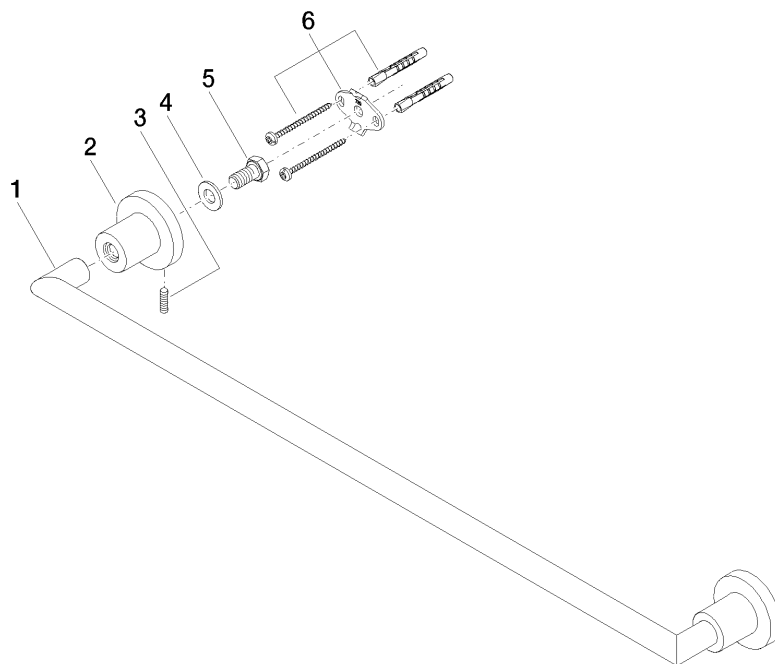

Product specifications

- gauge 600 mm
- width 655mm
- height 55 mm
- rosette Ø 55 mm
- 80 mm projection

Surfaces

- | | |
|-----------------|-------------|
| • chrome | 83060892-00 |
| • platinum matt | 83060892-06 |
| • platinum | 83060892-08 |
| • matt black | 83060892-33 |

Exploded assembly drawing

Order quantity

| No. | Article number | Name | Installation quantity |
|------------|-----------------------|-------------|------------------------------|
| 1 | 05282258800ff | holder | 1 |
| 2 | 081789505ff | holder | 2 |
| 3 | 0431111130090 | pin | 2 |
| 4 | 09301104690 | disc | 2 |
| 5 | 09303007190 | screw | 2 |
| 6 | 0517207390090 | fixing set | 2 |