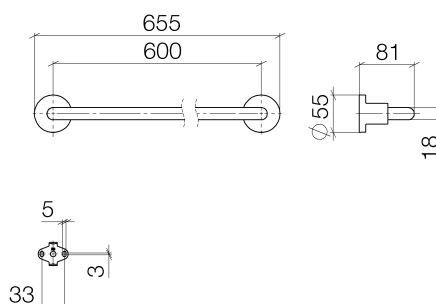

Product specifications

- gauge 600 mm
- width 655mm
- height 55 mm
- rosette Ø 55 mm
- 80 mm projection

Surfaces

- | | |
|-----------------|-------------|
| • chrome | 83060892-00 |
| • platinum matt | 83060892-06 |
| • platinum | 83060892-08 |
| • matt black | 83060892-33 |

Exploded assembly drawing

Order quantity

| No. | Article number | Name | Installation quantity |
|------------|-----------------------|-------------|------------------------------|
| 1 | 05282258800ff | holder | 1 |
| 2 | 081789505ff | holder | 2 |
| 3 | 0431111130090 | pin | 2 |
| 4 | 09301104690 | disc | 2 |
| 5 | 09303007190 | screw | 2 |
| 6 | 0517207390090 | fixing set | 2 |