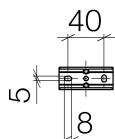

# MEM Towel ring

Article number: 83200780

**Exploded assembly drawing**

### Order quantity

No.	Article number	Name	Installation quantity
1	0517207180090	fixing set	1
2	0431111120090	pin	1