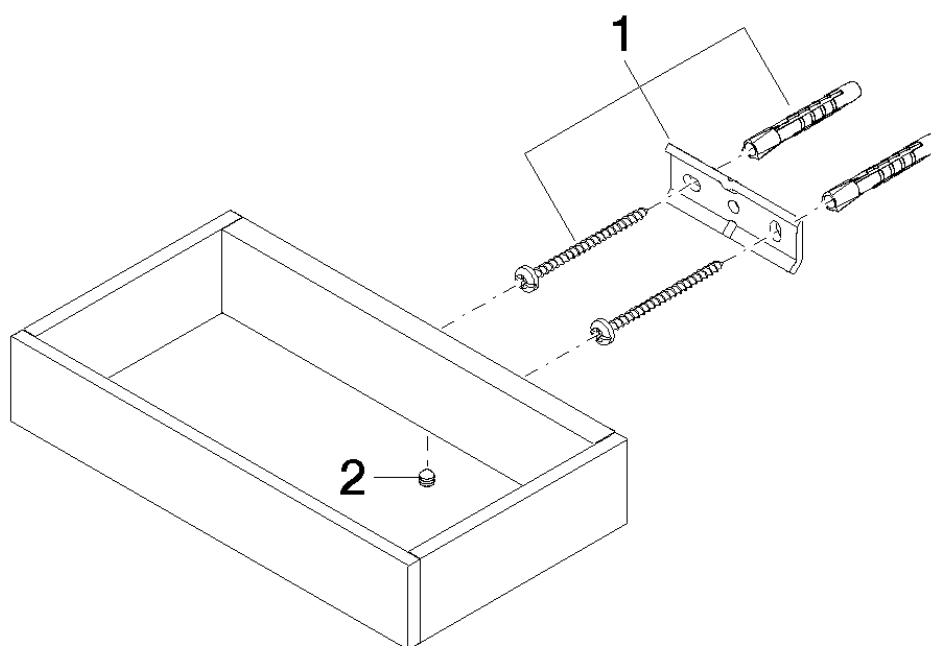

# MEM Towel ring

Article number: 83200780

**Exploded assembly drawing**

## MEM Towel ring

Article number: 83200780

### Order quantity

No.	Article number	Name	Installation quantity
1	0517207180090	fixing set	1
2	0431111120090	pin	1