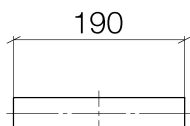

# MEM Towel ring

Article number: 83200780

**Exploded assembly drawing**