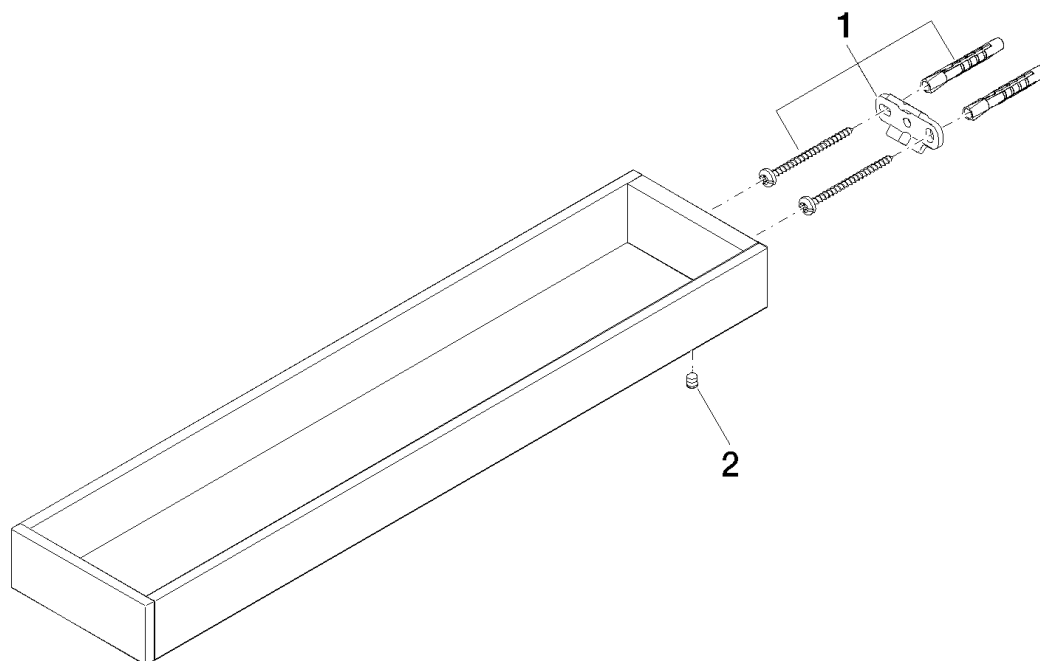

### Product specifications

- width 90mm
- height 35 mm
- 420 mm projection

**Exploded assembly drawing**

**Order quantity**

<b>No.</b>	<b>Article number</b>	<b>Name</b>	<b>Installation quantity</b>
<b>1</b>	0517207170090	fixing set	1
<b>2</b>	0431110040090	pin	1