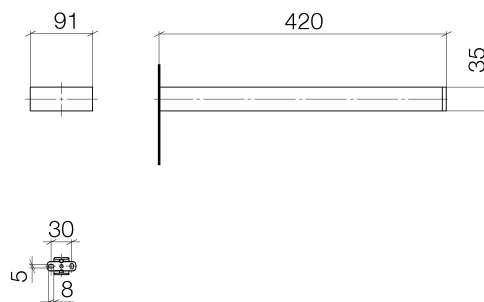

### Product specifications

- width 90mm
- height 35 mm
- 420 mm projection

**Exploded assembly drawing**

**Order quantity**

<b>No.</b>	<b>Article number</b>	<b>Name</b>	<b>Installation quantity</b>
<b>1</b>	0517207170090	fixing set	1
<b>2</b>	0431110040090	pin	1