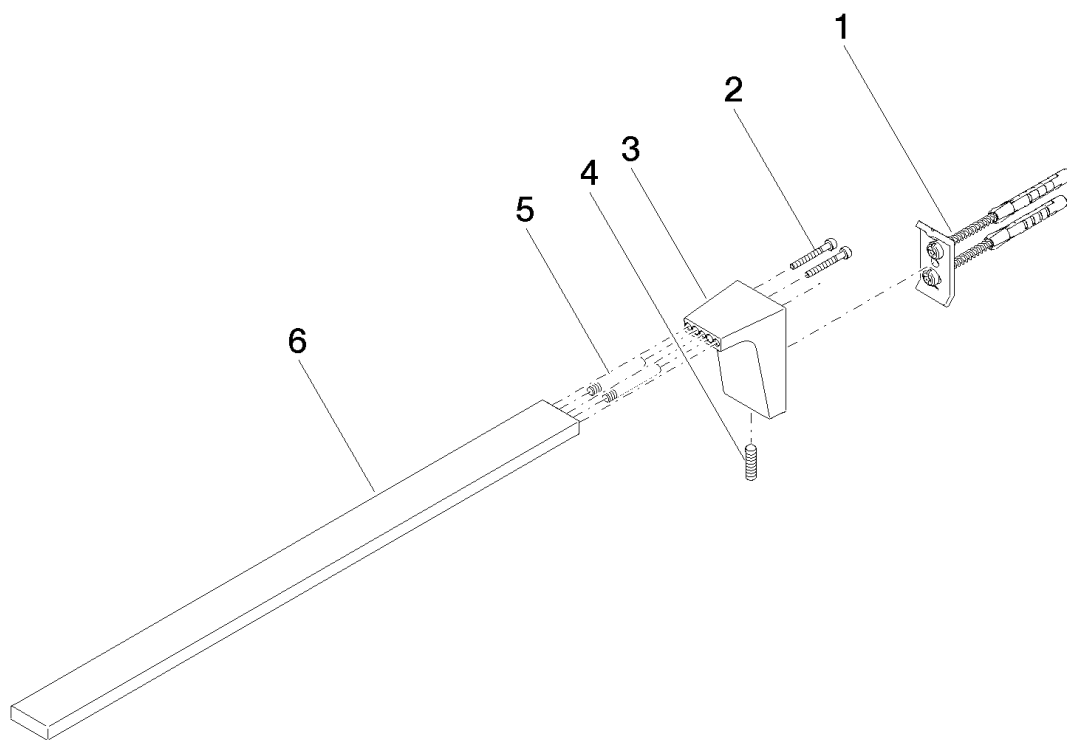

CL.1 Towel bar

Article number: 83211705

CL.1 Towel bar

Article number: 83211705

Exploded assembly drawing

CL.1 Towel bar

Article number: 83211705

Order quantity

No.	Article number	Name	Installation quantity
1	0517207360090	fixing set	1
2	09303018990	screw	3
3	081770502ff	holder	1
4	0431111130090	pin	1
5	09311120590	pin	2
6	081770554ff	bar	1