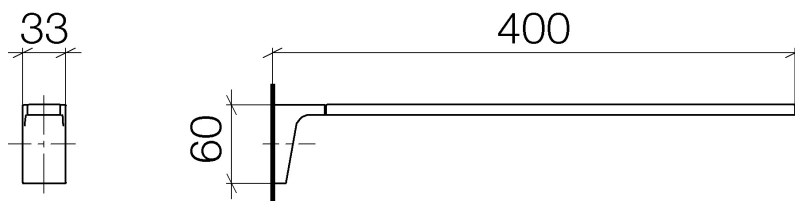

CL.1 Towel bar

Article number: 83211705

CL.1 Towel bar

Article number: 83211705

Exploded assembly drawing

CL.1 Towel bar

Article number: 83211705

Order quantity

No.	Article number	Name	Installation quantity
1	0517207360090	fixing set	1
2	09303018990	screw	3
3	081770502ff	holder	1
4	0431111130090	pin	1
5	09311120590	pin	2
6	081770554ff	bar	1