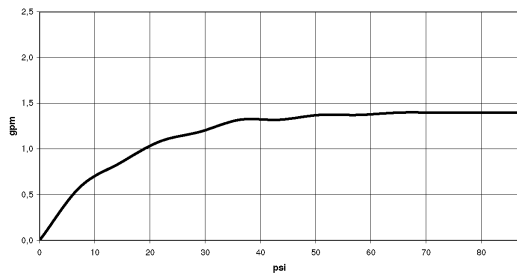

Kitchen - Meta.02

Two-hole mixer with individual flanges - polished chrome

Article number: 32 800 625-00 0010

All dimensions in mm / inch = mm x 0,0394

Flow rate chart

Kitchen - Meta.02

Two-hole mixer with individual flanges - polished chrome