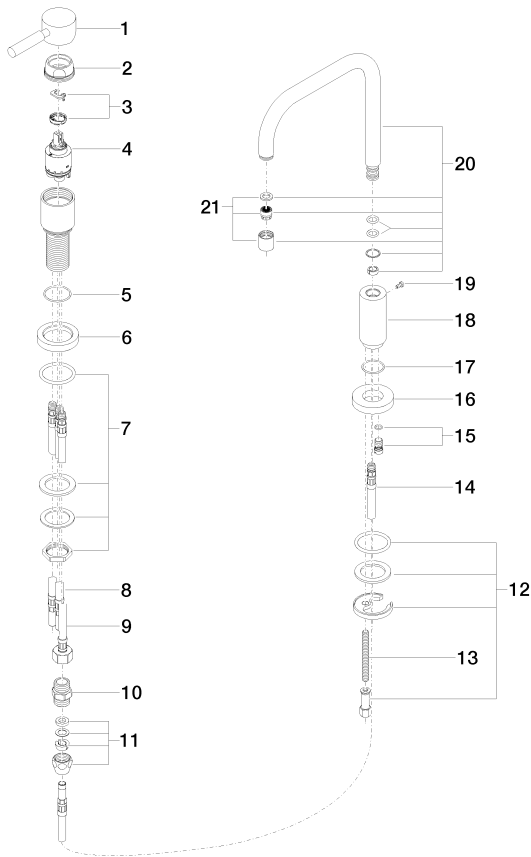

Kitchen - Meta.02

Two-hole mixer with individual flanges - polished chrome

Article number: 32 800 625-00 0010

All dimensions in mm / inch = mm x 0,0394

Flow rate chart

Kitchen - Meta.02

Two-hole mixer with individual flanges - polished chrome

AIR SWITCH operating button, trim parts only - polished chrome

82 434 970-00

Soap dispenser with flange - polished chrome

Kitchen - Meta.02

Two-hole mixer with individual flanges - polished chrome

Article number: 32 800 625-00 0010

Spare parts list

| Number | Item Number | Designation | Number of units |
|--------|--------------------|---------------------------|-----------------|
| 1 | 90 20 62 040 00-00 | handle | 1 |
| 2 | 09 24 04 107-00 | nut | 1 |
| 3 | 04 28 10 148 00 90 | accessories | 1 |
| 4 | 90 15 05 063 00 90 | cartridge | 1 |
| 5 | 09 14 10 102 90 | seal | 1 |
| 6 | 09 28 10 111-00 | rosette | 1 |
| 7 | 04 23 10 032 46 90 | fixing set | 1 |
| 8 | 04 30 04 045 00 90 | Flexible supply line 3/8" | 2 |
| 9 | 04 30 04 019 00 90 | hose | 1 |
| 10 | 09 24 03 168 10 90 | nipple | 1 |
| 11 | 04 23 30 040 00-00 | threaded connector | 1 |
| 12 | 04 30 11 038 00 90 | fixing set | 1 |
| 13 | 09 31 11 011 90 | pin | 1 |
| 14 | 04 30 04 016 00 90 | hose | 1 |
| 15 | 04 31 20 046 10 92 | set | 1 |
| 16 | 09 28 10 064-00 | rosette | 1 |
| 17 | 09 14 10 120 90 | seal | 1 |
| 18 | 09 11 10 062 10-00 | connection | 2 |
| 20 | 09 30 30 057 90 | screw | 1 |
| 21 | 90 23 01 028 00-00 | aerator | 1 |