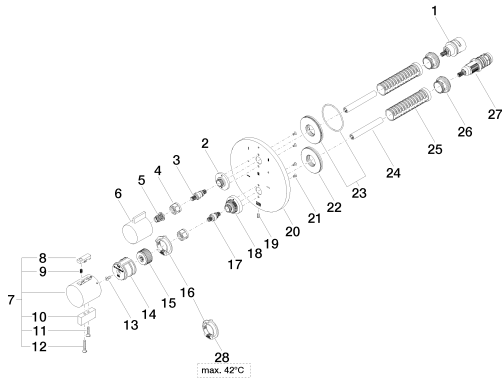

## Dimensional drawing

All dimensions in mm / inch = mm x 0,0394

Shower - Meta

Concealed thermostat with three-way volume control - polished chrome

Article number: 36 428 970-00 0010

### Required article

35 428 970-90 0010

Concealed thermostat with integrated supply stops -

**Shower - Meta**

Concealed thermostat with three-way volume control - polished chrome

Article number: 36 428 970-00 0010

**Spare parts list**

Number	Item Number	Designation	Number of units
1	90 90 03 168 00 90	diverter	1
2	09 12 12 053-00	base	1
3	04 29 06 111 00-00	spindle	1
4	09 23 30 023 90	nut	2
5	09 12 12 002 90	fixing cap	1
6	09 20 67 006-00	handle	1
7	04 17 33 006 00-00	handle	1
8	09 21 33 010-00	handle	1
9	09 16 02 027 90	spring	1
10	09 20 33 006-00	handle	1
11	09 30 30 159-00	screw	1
12	09 30 30 160-00	screw	1
13	09 30 30 124 90	screw	1
14	09 12 12 052 90	base	1
15	09 12 12 054 90	base	1
16	09 28 10 152 90	regulator	1
17	04 29 06 024 00-00	spindle	1
18	09 12 12 051-00	base	1
19	09 31 11 134 90	pin	1
20	09 11 02 270-00	plate	1
21	09 30 30 157 90	screw	4
22	09 30 01 188 90	disc	1
23	90 30 01 190 00 90	disc	1
24	09 23 01 124 90	sleeve	2
25	09 18 40 077 90	sleeve	2
26	09 24 04 257 90	nut	2
27	90 15 02 012 00 90	cartridge	1
28	09 28 10 151 90	regulator	1