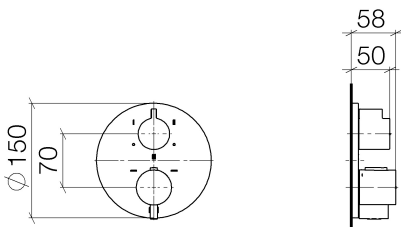

## Shower - Meta

Concealed thermostat with three-way volume control - polished chrome

Article number: 36 428 970-00 0010

- Diverter with integrated volume control and integrated stops
- Cover plate Ø 5-7/8"
- Temperature control handle with safety lock at 100 °F/ 38°C
- Max. temperature can be set on the trim
- (ADA)

## Dimensional drawing

All dimensions in mm / inch = mm x 0,0394

Shower - Meta

Concealed thermostat with three-way volume control - polished chrome

Article number: 36 428 970-00 0010

## Shower - Meta

Concealed thermostat with three-way volume control - polished chrome

Article number: 36 428 970-00 0010