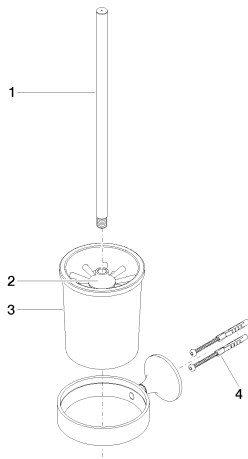

WC - VAIA

Toilet brush set wall-mounted - polished chrome

Article number: 83 900 809-00

- Frosted glass
- Black brush
- Width 4-3/8"
- Height 16-5/8"
- 6-1/4" Projection

polished chrome

Dimensional drawing

All dimensions in mm / inch = mm x 0,0394

WC - VAIA

Toilet brush set wall-mounted - polished chrome

Article number: 83 900 809-00

WC - VAIA

Toilet brush set wall-mounted - polished chrome

Article number: 83 900 809-00

Recommended article

08 18 50 600 90
Brush white -

08 18 50 601 90
Brush black -

08 90 04 008 82
Brush container frosted -

90 20 97 507 00-00
Brush handle - polished
chrome

WC - VAIA

Toilet brush set wall-mounted - polished chrome

Article number: 83 900 809-00

Spare parts list

Number	Item Number	Designation	Number of units
1	90 20 97 507 00-00	Brush handle - polished chrome	1
2	08 18 50 601 90	Brush black -	1
3	08 90 04 008 82	Brush container frosted -	1
4	05 30 31 025 00 90	fixing set	1