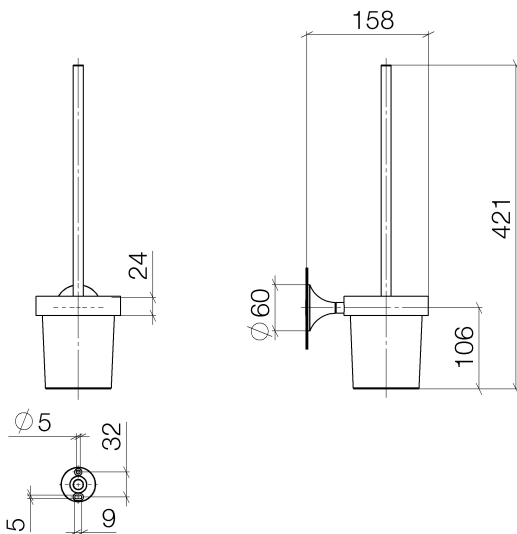

WC - VAIA

Toilet brush set wall-mounted - polished chrome

Article number: 83 900 809-00

- Frosted glass
- Black brush
- Width 4-3/8"
- Height 16-5/8"
- 6-1/4" Projection

polished chrome

Dimensional drawing

All dimensions in mm / inch = mm x 0,0394

WC - VAIA

Toilet brush set wall-mounted - polished chrome

Article number: 83 900 809-00

WC - VAIA

Toilet brush set wall-mounted - polished chrome

Article number: 83 900 809-00

Article number: 83 900 809-00

Spare parts list

Number	Item Number	Designation	Number of units
1	90 20 97 507 00-00	Brush handle - polished chrome	1
2	08 18 50 601 90	Brush black -	1
3	08 90 04 008 82	Brush container frosted -	1
4	05 30 31 025 00 90	fixing set	1