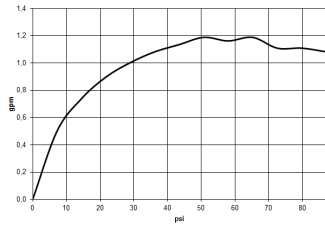

Sink - Meta

META PURE Single-lever lavatory mixer with drain - polished chrome

Article number: 33 510 665-00 0010

- 4-7/8" Projection
- Progressive temperature cartridge
- US drain with overflow
- Swiveling spout 360°
- Round aerated stream
- Total height 10-3/4"
- Height to aerator/spout outlet 8"
- 1-3/8" hole diameter
- 2 x pressure hose with 3/8" compression fitting
- Water flow rate limited to max. 1.2 gpm
- lead-free
- Suitable only for basins with overflow.

polished chrome

Dimensional drawing

All dimensions in mm / inch = mm x 0,0394

### Flow rate chart