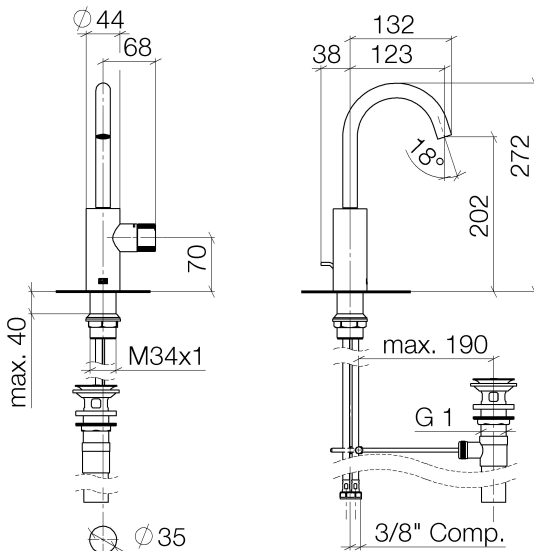

Sink - Meta

META PURE Single-lever lavatory mixer with drain - polished chrome

Article number: 33 510 665-00 0010

- 4-7/8" Projection
- Progressive temperature cartridge
- US drain with overflow
- Swiveling spout 360°
- Round aerated stream
- Total height 10-3/4"
- Height to aerator/spout outlet 8"
- 1-3/8" hole diameter
- 2 x pressure hose with 3/8" compression fitting
- Water flow rate limited to max. 1.2 gpm
- lead-free
- Suitable only for basins with overflow.

polished chrome

Dimensional drawing

All dimensions in mm / inch = mm x 0,0394

## Sink - Meta

META PURE Single-lever lavatory mixer with drain - polished chrome

Article number: 33 510 665-00 0010