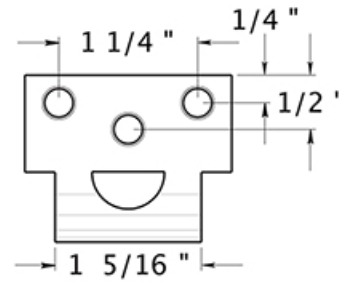

# 18SB

18" SURFACE BOLT / HD / SOLID BRASS

Angle Strike

Mortise Strike

Universal Strike

**DRAWING NOT TO SCALE**

NOTE: Deltana reserves the right to constantly improve its products and is not responsible for differences between the product in-hand and the specifications contained in this drawing. We do not recommend to pre-drill holes or pre-cut woods or metals based on the drawing information if the veracity of the specifications has not been proven by the live product.