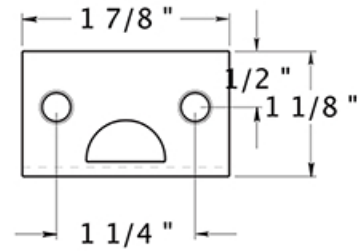

# 18SB

18" SURFACE BOLT / HD / SOLID BRASS

Angle Strike

Mortise Strike

Universal Strike

**DRAWING NOT TO SCALE**

NOTE: Deltana reserves the right to constantly improve its products and is not responsible for differences between the product in-hand and the specifications contained in this drawing. We do not recommend to pre-drill holes or pre-cut woods or metals based on the drawing information if the veracity of the specifications has not been proven by the live product.