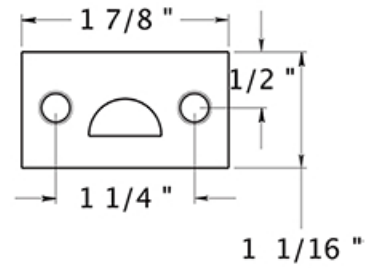

# 18SB

18" SURFACE BOLT / HD / SOLID BRASS

Angle Strike

Mortise Strike

Universal Strike

**DRAWING NOT TO SCALE**

NOTE: Deltana reserves the right to constantly improve its products and is not responsible for differences between the product in-hand and the specifications contained in this drawing. We do not recommend to pre-drill holes or pre-cut woods or metals based on the drawing information if the veracity of the specifications has not been proven by the live product.