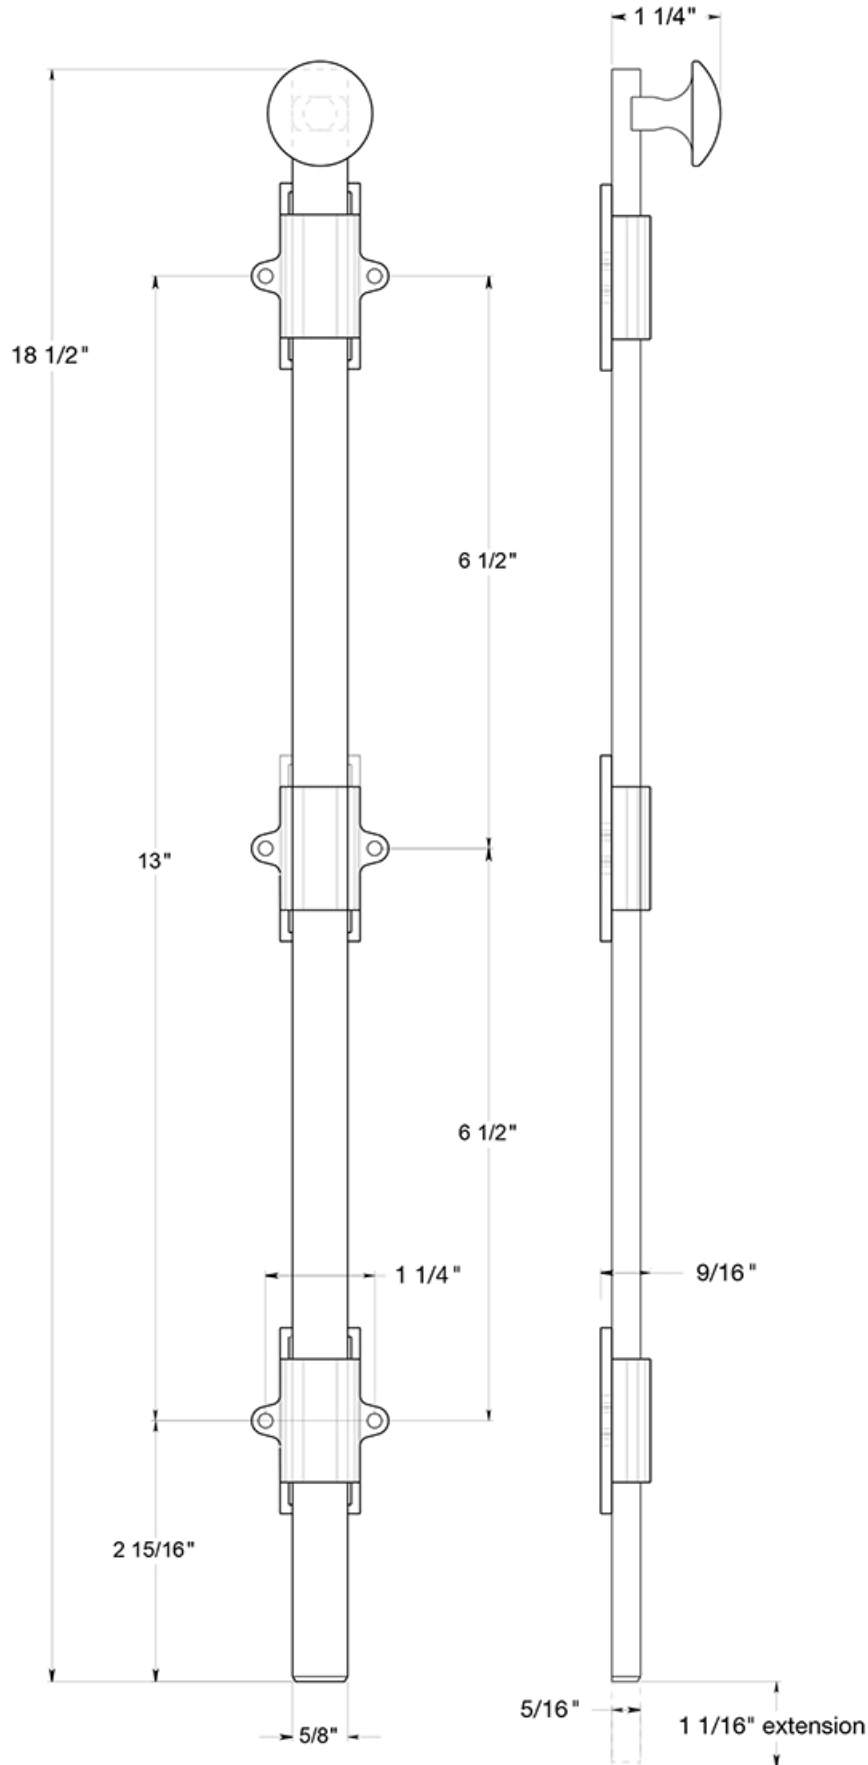

# 18SB

18" SURFACE BOLT / HD / SOLID BRASS

Angle Strike

Mortise Strike

Universal Strike

**DRAWING NOT TO SCALE**

NOTE: Deltana reserves the right to constantly improve its products and is not responsible for differences between the product in-hand and the specifications contained in this drawing. We do not recommend to pre-drill holes or pre-cut woods or metals based on the drawing information if the veracity of the specifications has not been proven by the live product.