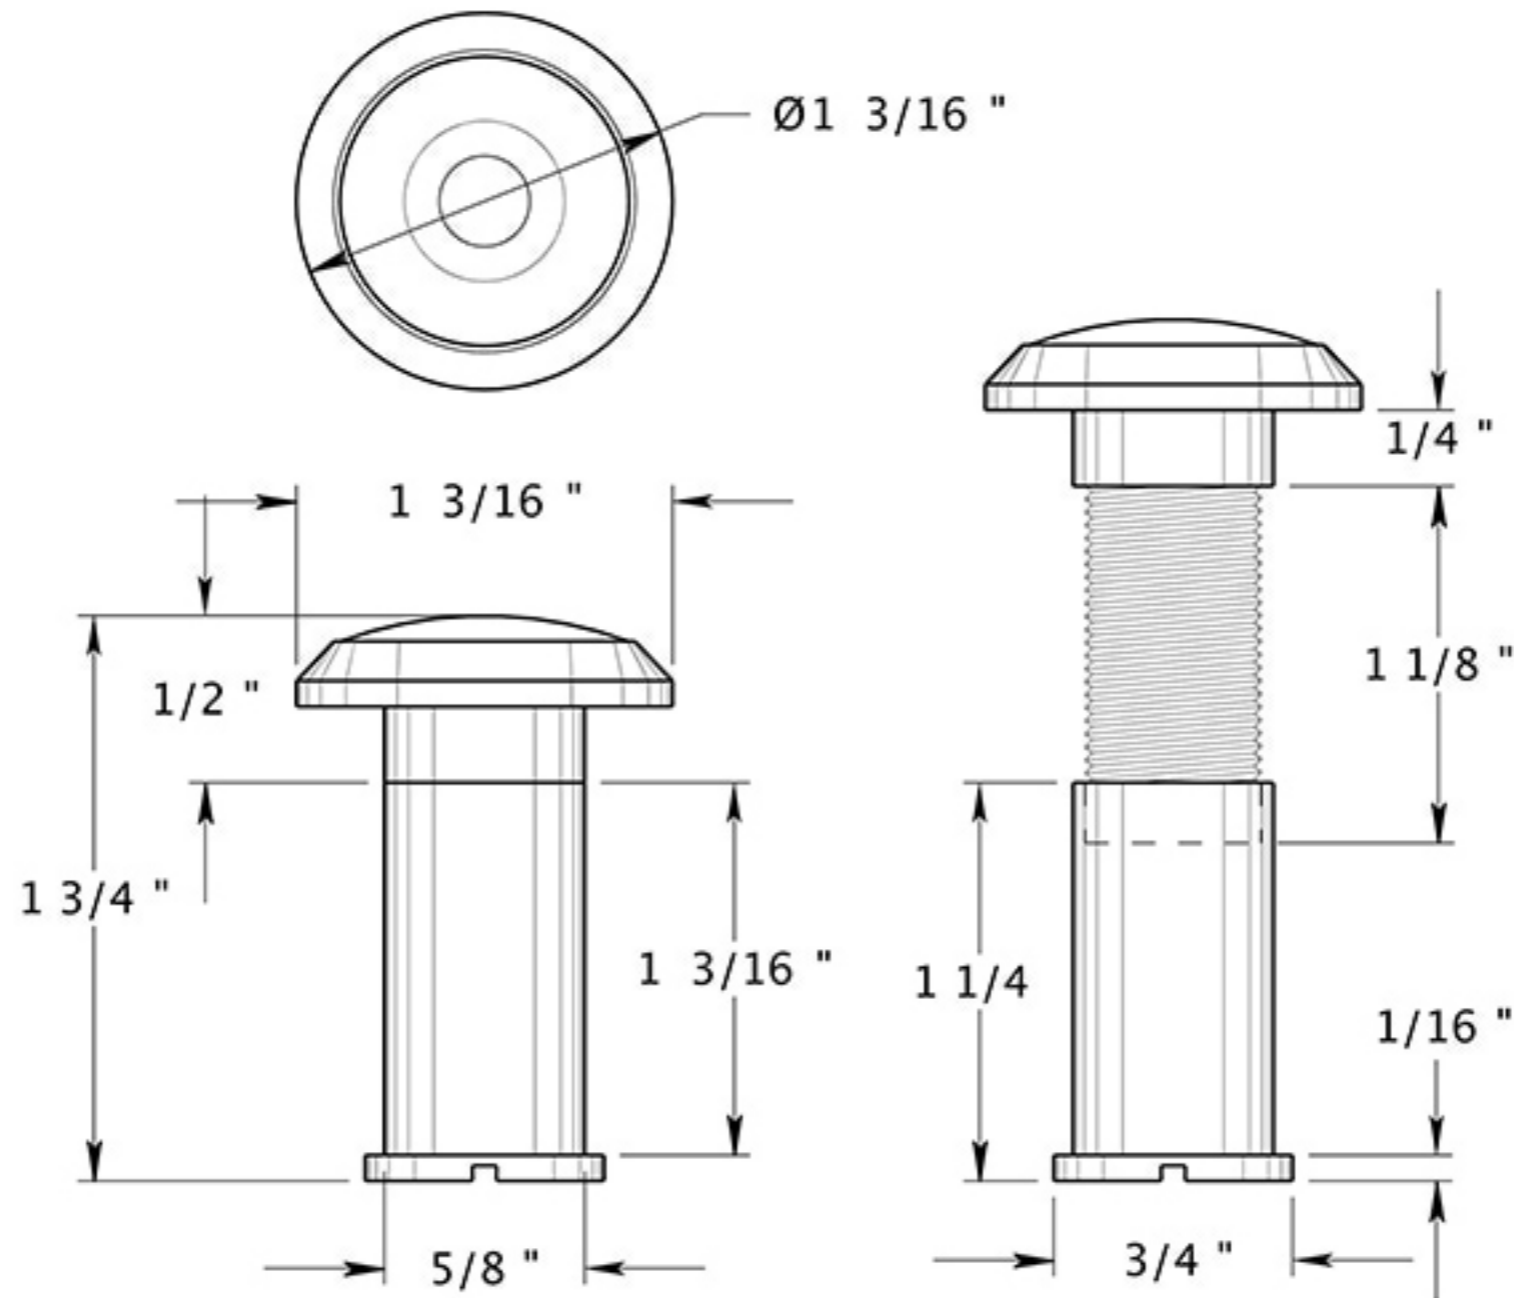

55211

DOOR VIEWER / 200 DEGREES / SOLID BRASS / GLASS LENS
SOLID BRASS

DRAWING NOT TO SCALE

NOTE: Deltana reserves the right to constantly improve its products and is not responsible for differences between the product in-hand and the specifications contained in this drawing. We do not recommend to pre-drill holes or pre-cut woods or metals based on the drawing information if the veracity of the specifications has not been proven by the live product.