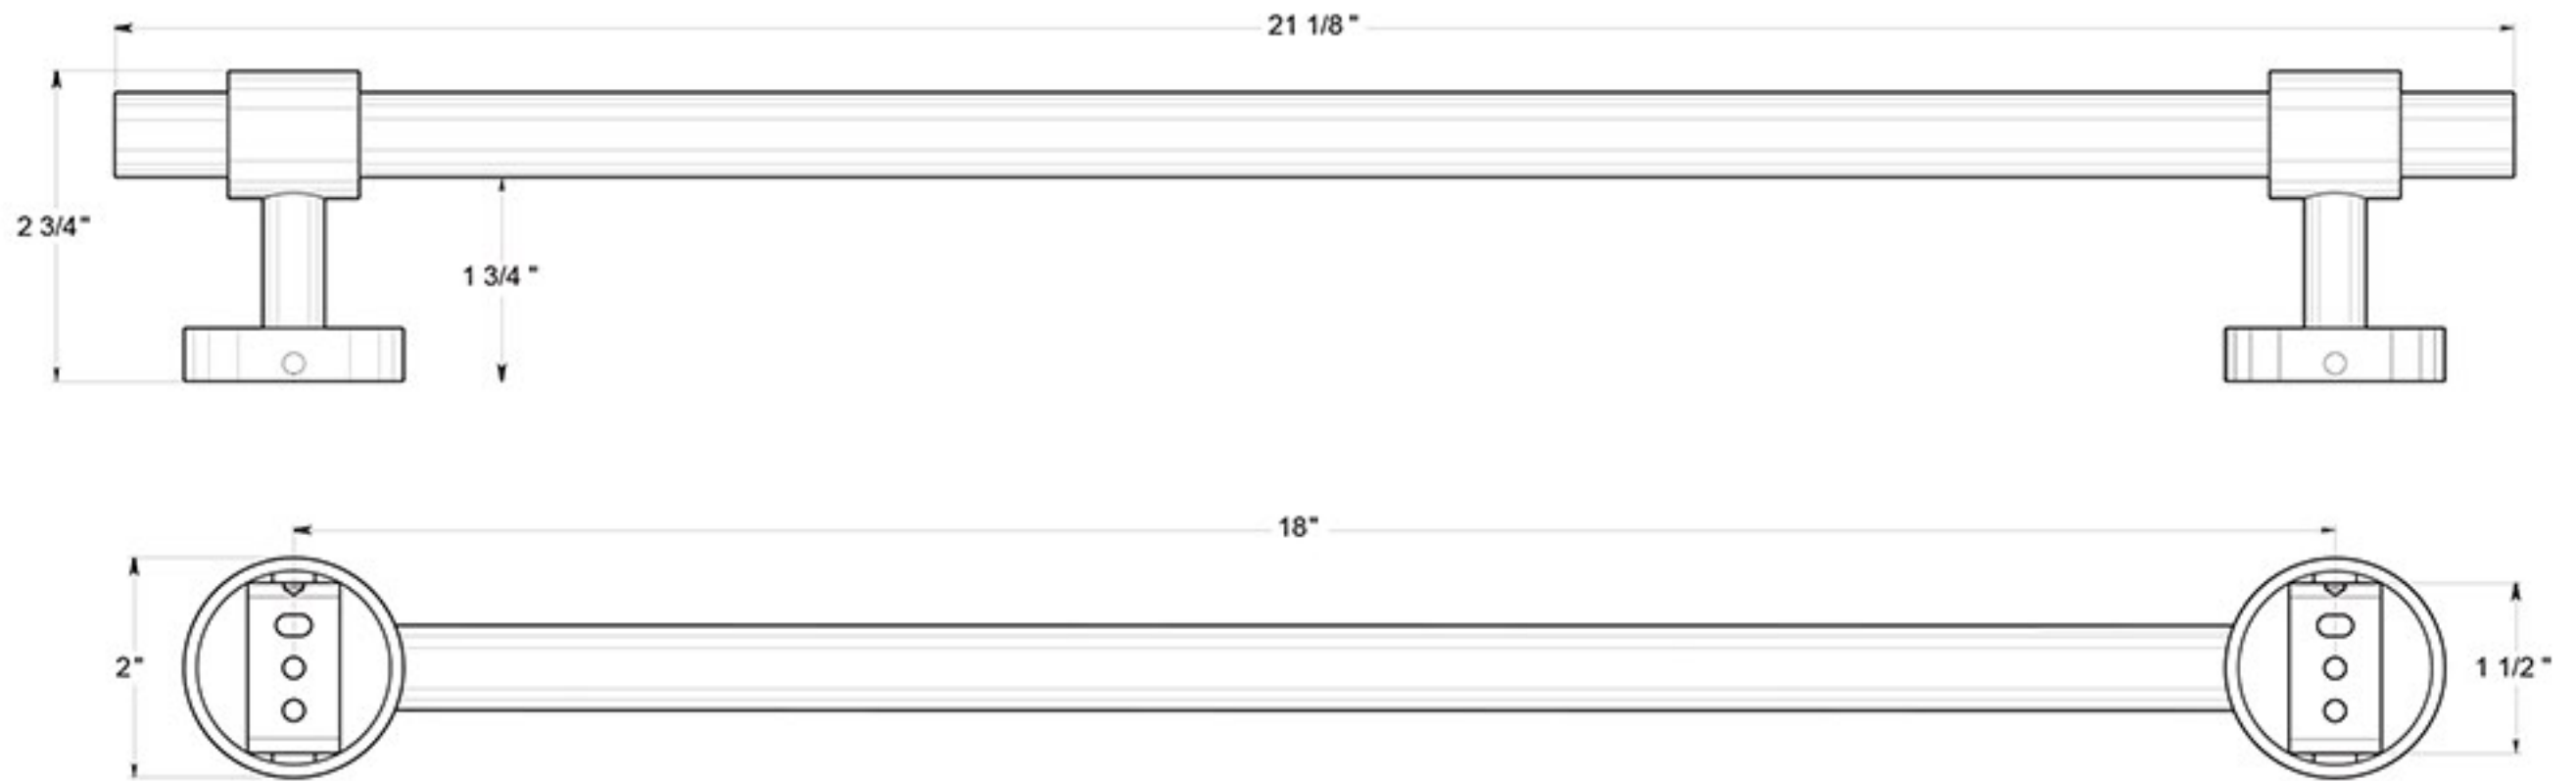

# BBS2003/18

18" TOWEL BAR / SOLID BRASS

DRAWING NOT TO SCALE

NOTE: Deltana reserves the right to constantly improve its products and is not responsible for differences between the product in-hand and the specifications contained in this drawing. We do not recommend to pre-drill holes or pre-cut woods or metals based on the drawing information if the veracity of the specifications has not been proven by the live product.