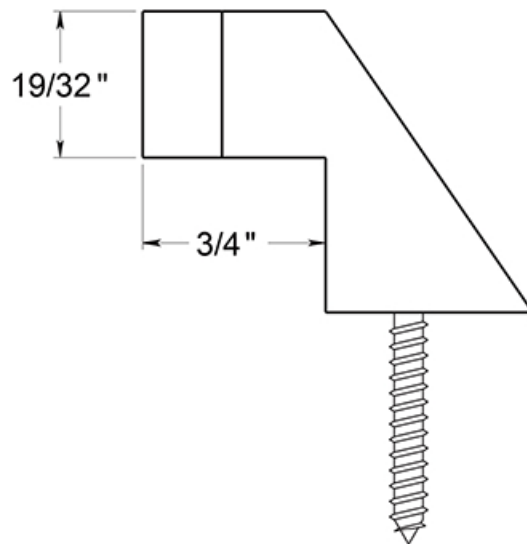

FDB125

1-1/4" DOOR BUMPER / FLOOR MOUNT / SOLID BRASS

TOP VIEW

FRONT

PROFILE

DRAWING NOT TO SCALE

NOTE: Deltana reserves the right to constantly improve its products and is not responsible for differences between the product in-hand and the specifications contained in this drawing. We do not recommend to pre-drill holes or pre-cut woods or metals based on the drawing information if the veracity of the specifications has not been proven by the live product.