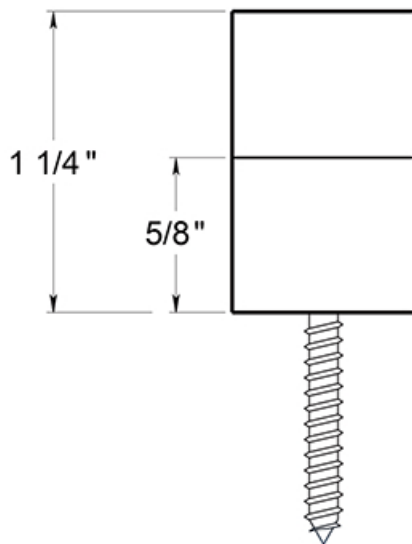

FDB125

1-1/4" DOOR BUMPER / FLOOR MOUNT / SOLID BRASS

TOP VIEW

FRONT

PROFILE

DRAWING NOT TO SCALE

NOTE: Deltana reserves the right to constantly improve its products and is not responsible for differences between the product in-hand and the specifications contained in this drawing. We do not recommend to pre-drill holes or pre-cut woods or metals based on the drawing information if the veracity of the specifications has not been proven by the live product.