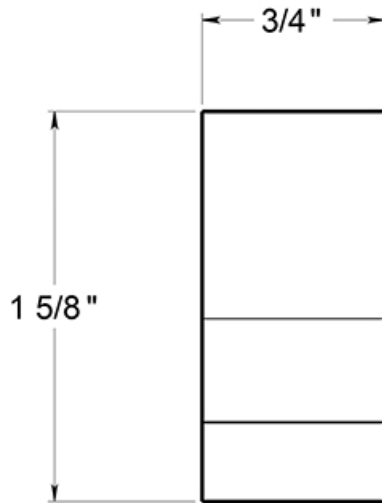

FDB125

1-1/4" DOOR BUMPER / FLOOR MOUNT / SOLID BRASS

TOP VIEW

FRONT

PROFILE

DRAWING NOT TO SCALE

NOTE: Deltana reserves the right to constantly improve its products and is not responsible for differences between the product in-hand and the specifications contained in this drawing. We do not recommend to pre-drill holes or pre-cut woods or metals based on the drawing information if the veracity of the specifications has not been proven by the live product.