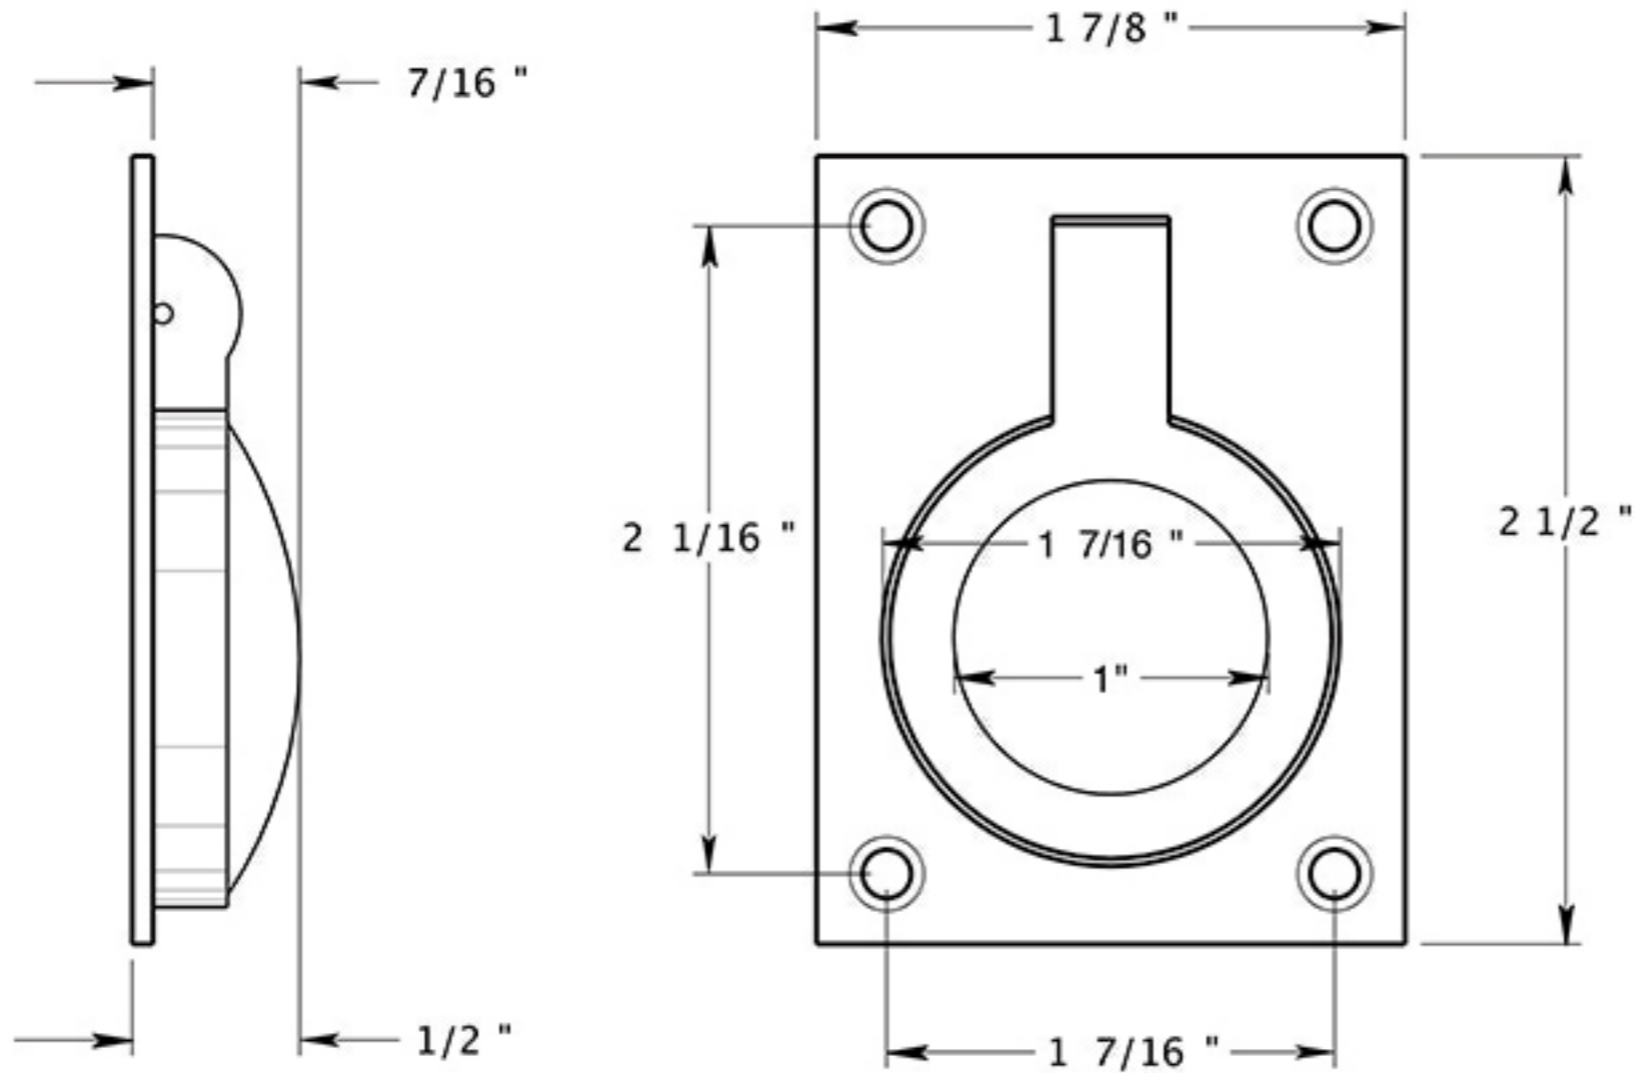

FRP25

2-1/2"x 1-7/8" FLUSH RING PULL / SOLID BRASS

DRAWING NOT TO SCALE

NOTE: Deltana reserves the right to constantly improve its products and is not responsible for differences between the product in-hand and the specifications contained in this drawing. We do not recommend to pre-drill holes or pre-cut woods or metals based on the drawing information if the veracity of the specifications has not been proven by the live product.