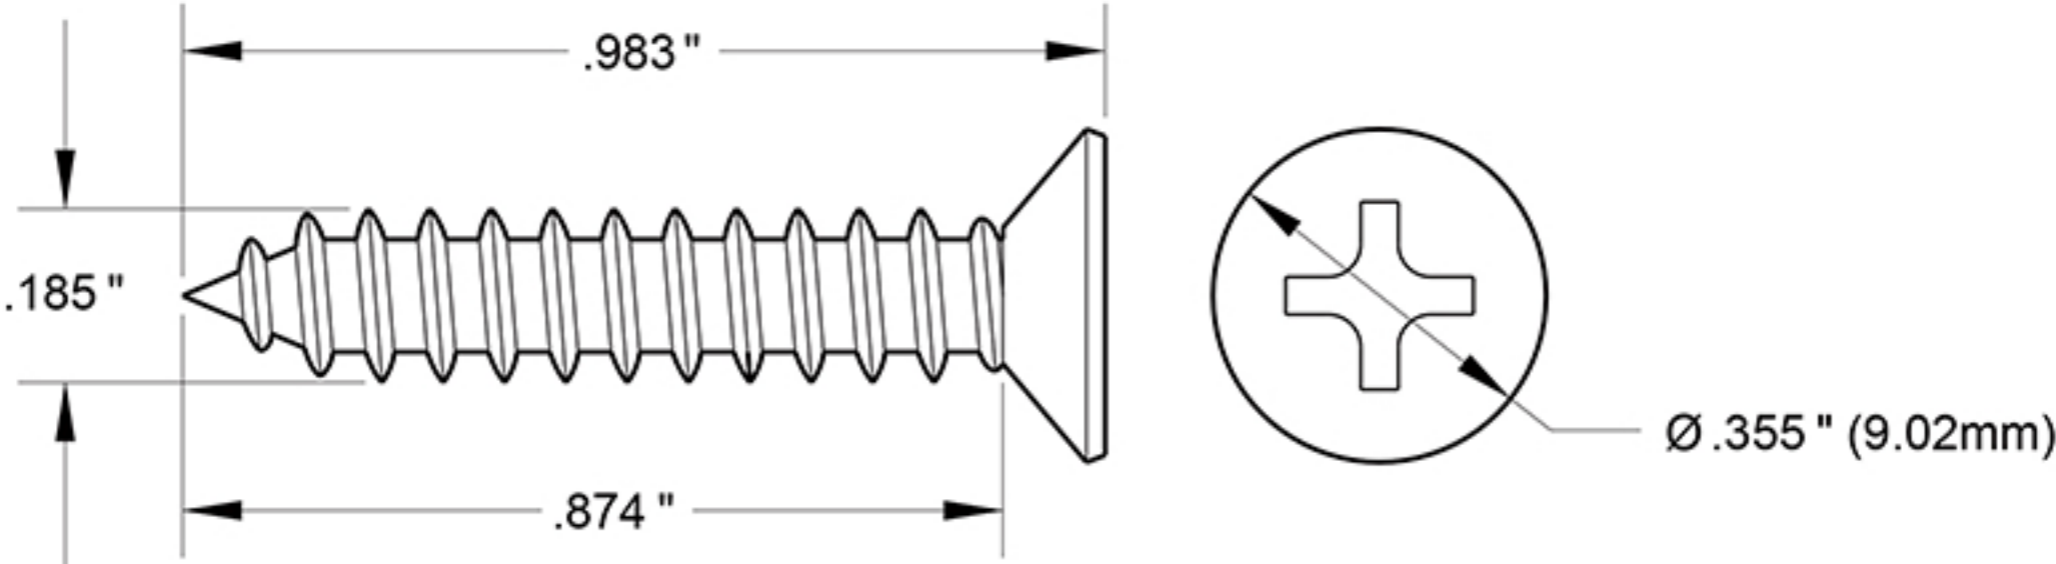

SCWB1010

#10 x 1" WOOD SCREW / SOLID BRASS

DRAWING NOT TO SCALE

NOTE: Deltana reserves the right to constantly improve its products and is not responsible for differences between the product in-hand and the specifications contained in this drawing. We do not recommend to pre-drill holes or pre-cut woods or metals based on the drawing information if the veracity of the specifications has not been proven by the live product.