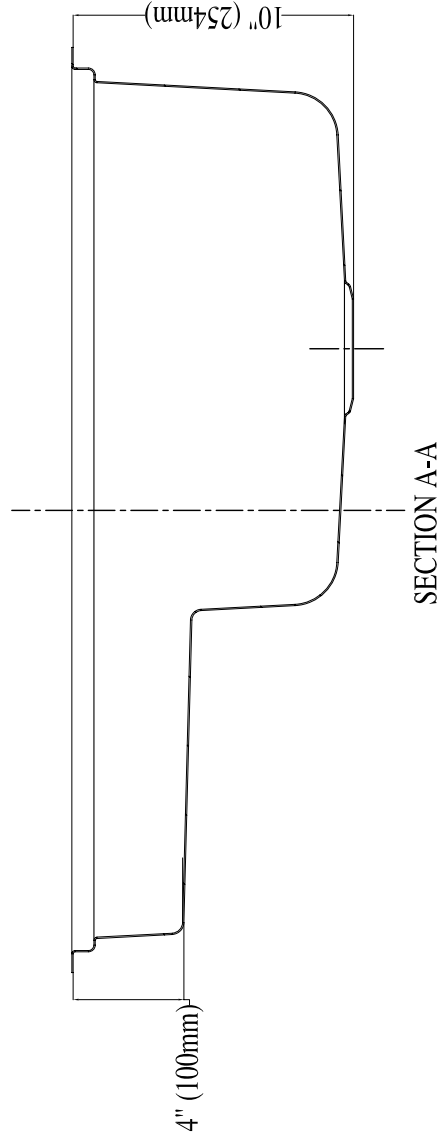

Model No: DSU3018

**Overall size:
33" X 18½" X 10"**

FEATURES:

Type 304 stainless steel
18 Gauge thickness
Satin finish.

INSTALLATION

Undermount installation
Supplied With Cutout
template.

Dawn Kitchen & Bath Products, Inc.