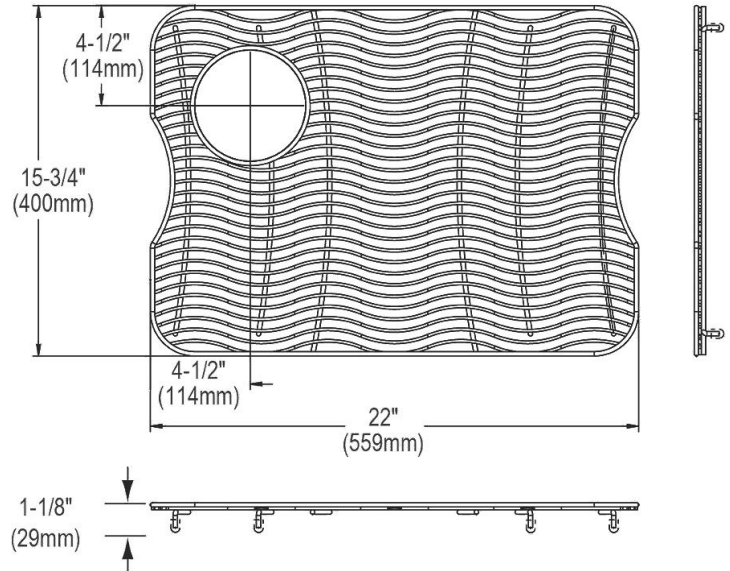

Material:	Stainless Steel
Finish:	Polished Stainless Steel
Dimensions:	22" x 15-3/4" x 1-1/8"
Fits Bowl Size(s):	23" x 16-3/4"

Special Note: For bowls with rear left drain opening.

AMERICAN PRIDE. A LIFETIME TRADITION.
Like your family, the Elkay family has values and traditions that endure. For almost a century, Elkay has been a family-owned and operated company, providing thousands of jobs that support our families and communities.

[Clean and Care Manual (PDF)](#)

[Clean and Care Manual (PDF)](#)

[Warranty (PDF)](#)