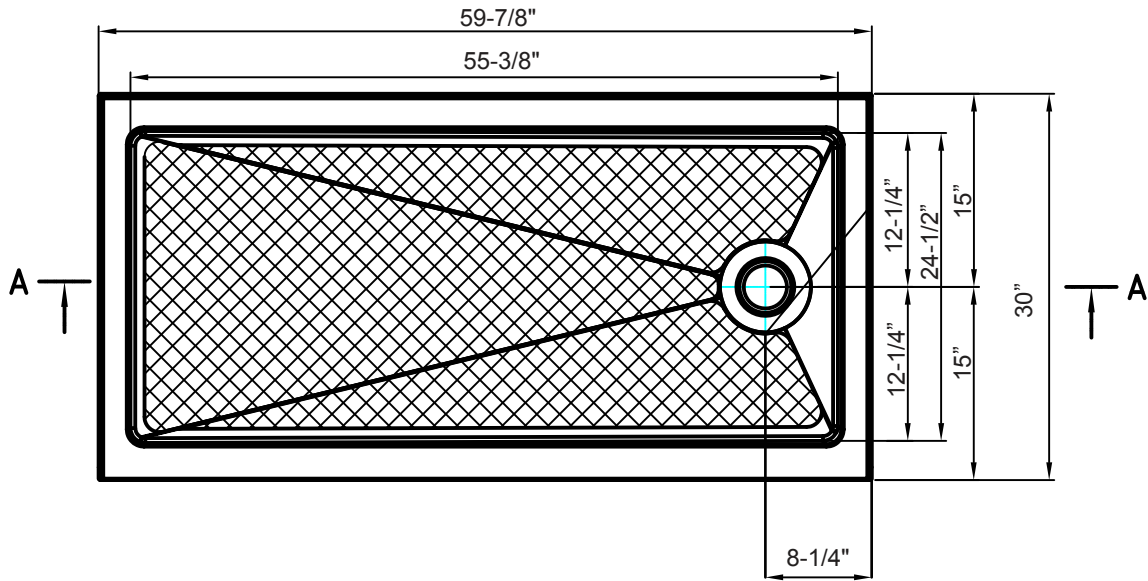

A-A

FOREMOST CUPC  
6030R

B-B

Made in China  
Manufacture date

C5:1

<b>FOREMOST</b>	
<b>6030R-W</b>	
Description	Shower Base
Material	acrylic
Bottom Slope	2%~4%
Dimensions	inch
Date	2018-5-23