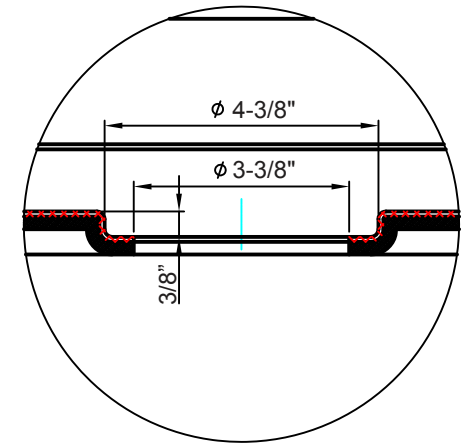

A-A

FOREMOST CUPC  
6030R

B-B

Made in China  
Manufacture date

C5:1

<b>FOREMOST</b>	
<b>6030R-W</b>	
Description	Shower Base
Material	acrylic
Bottom Slope	2%~4%
Dimensions	inch
Date	2018-5-23