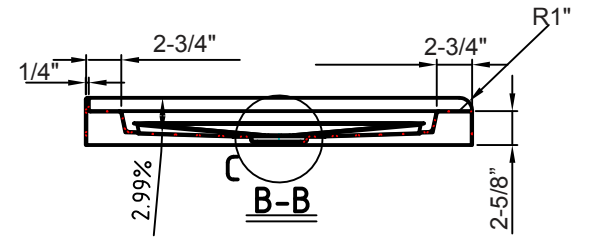

A-A

FOREMOST CUPC  
6030R

B-B

Made in China  
Manufacture date

C5:1

<b>FOREMOST</b>	
<b>6030R-W</b>	
Description	Shower Base
Material	acrylic
Bottom Slope	2%~4%
Dimensions	inch
Date	2018-5-23