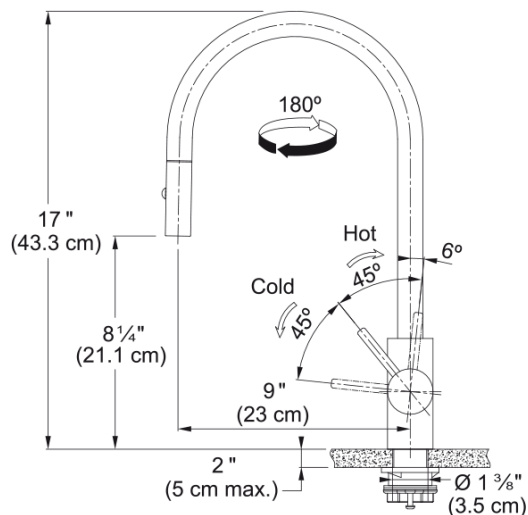

Eos Neo Pull-Down Faucet - EOS-PD-316 | 115.0685.297

Technical Data

Aspect

Spout type	J - spout
Color	Stainless steel
Type of material	Stainless steel 304
Flexible pullout hose material	Nylon black
Spray head material	Stainless steel

Product Dimensions

Faucet hole diameter	35 mm
Cartridge dimension	35 mm

Installation

Mounting type	Shank
Water supply hose connection	3/8"
Water supply hose length	450 mm

Product specifications

Pressure	High pressure
Faucet type	Pull-out spray
Faucet operation	Side lever
Faucet rotation	180°

Product identification

Product brand	FRANKE
Product family	Maris
Collection	Eos Neo

Features

Water saving feature	No
Type of aerator	Laminar

Features