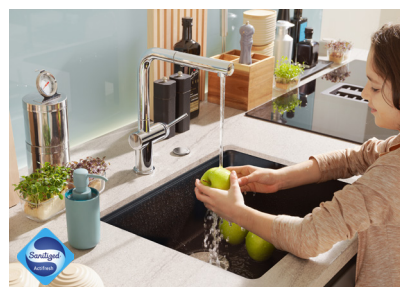

Maris

Usher in a new era.

For those who prefer a lot of space

The rear offset drain maximizes the usable surface of the bowl and creates extra cabinet space beneath the sink. Add an optional drain cover to conceal the strainer and you create a level workspace in the bottom of the sink.

Wash, prep, work, and life

With our easy-to-use integrated ledge system, you'll accomplish more with your sink while making the most of your surrounding counter space. Custom fit cutting boards, roller mats and colanders are designed to keep all your kitchen tasks within reach.

A fresh start in every detail

Maris granite sinks are enhanced with Sanitized® Technology, which works behind the scenes to neutralize odors and reduce bacteria and microbe growth by 99%. Designed to withstand scratches, stains, and high temperatures, your sink will retain its elegance for years.

FRANKE

MARIS

GRANITE 33" SINGLE BOWL SINK Model MAG61031OW-S

TECHNICAL FEATURES

Overall Sink Size (OD)	33" x 22"
Bowl Size (ID)	31 $\frac{7}{16}$ " x 17"
Bowl Depth (ID)	9 $\frac{1}{2}$ "
Corner Radius	16mm
Minimum Cabinet Size	36"
Installation Type	Topmount
Weight	40.5 lbs.
Warranty	Limited Lifetime