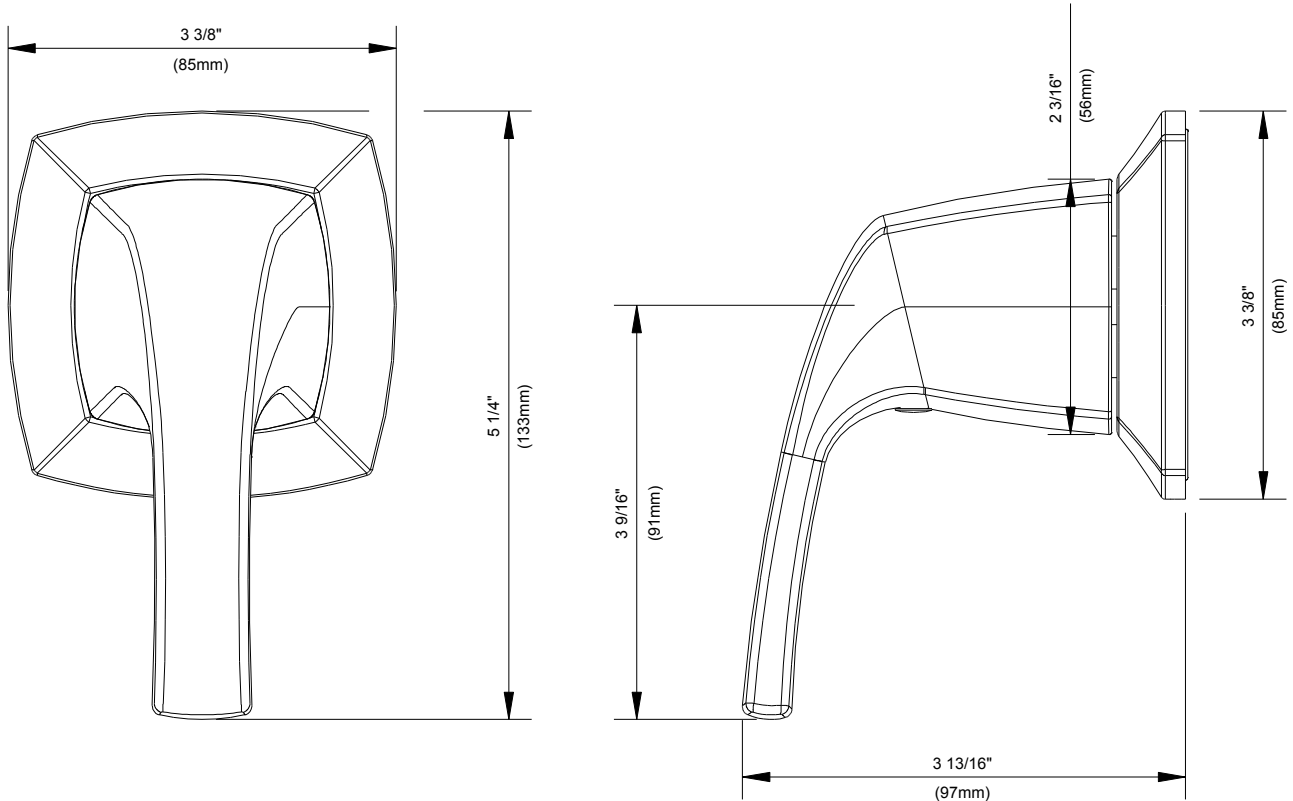

Standards & Certifications

Submittal Information:

Name: _____ Contractor: _____
Location: _____ Contact #: _____