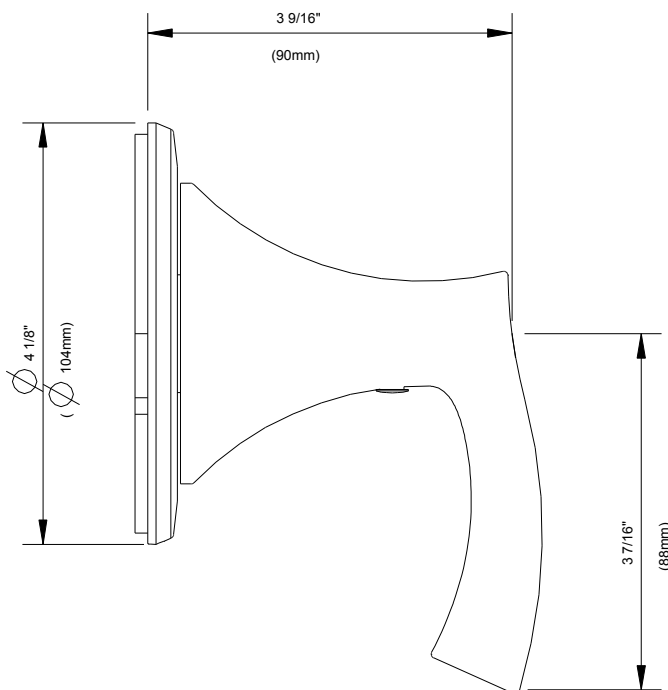

Standards & Certifications

Submittal Information:

Name: _____ Contractor: _____
Location: _____ Contact #: _____