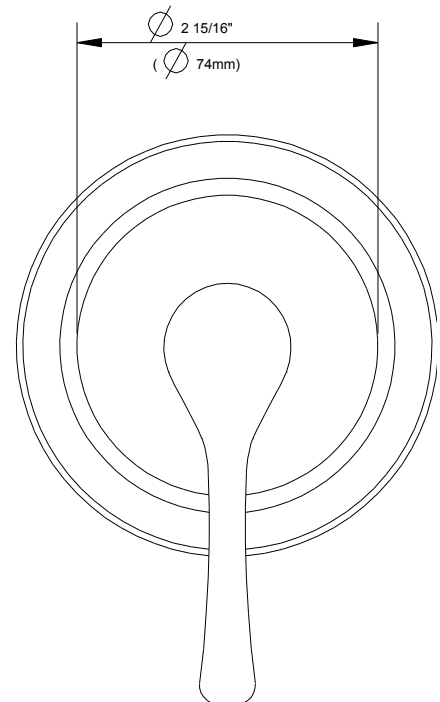

Standards & Certifications

Submittal Information:

Name: _____ Contractor: _____
Location: _____ Contact #: _____