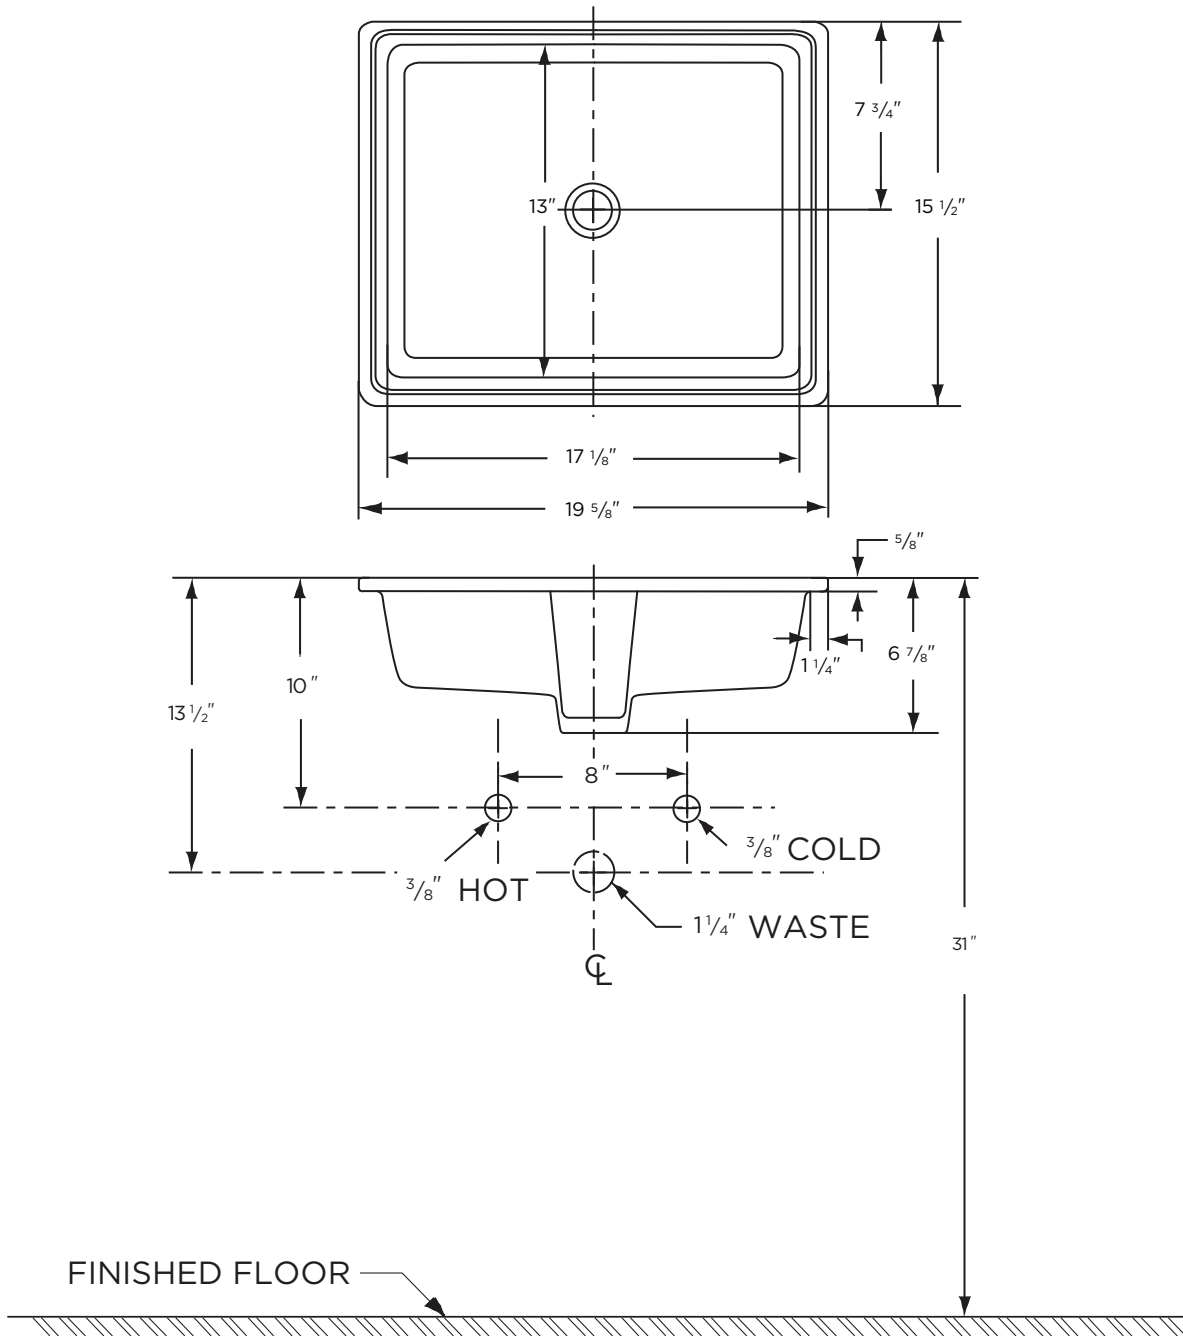

- 19 5/8" x 15 1/2" Square Lavatory
- Front overflow for seamless visual appearance in any bathroom or powder room setting
- No faucet holes; wall-mount or deck-mounted faucet required for installation
- Anchoring kit sold separately (99-190)

Dimensions:

Height 6 7/8"
 Width 19 5/8"
 Depth 15 1/2"
 Shipping Weight 22 lbs

Warranty:

- 10 Year Warranty

Drain not included

Job Name	
Date	
Model Specified	
Quantity	
Customer	
Contractor	
Architect/engineer	

www.gerberonline.com

NOTES:

All dimensions are in inches.
Sealing compound containing oil should never be used when installing basin under marble slab.
Due to variation in ware we recommend using basin as a template.
Anchoring device furnished only when specified.
Illustrations may not be drawn to scale.

IMPORTANT:

Dimensions of fixtures are nominal and may vary within the range of tolerances established by ASME Standard A 112.19.2.