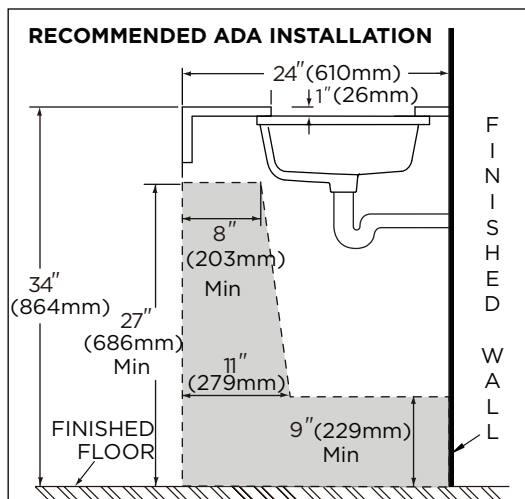

- 19 5/8" x 15 1/2" Square Lavatory
- Front overflow for seamless visual appearance in any bathroom or powder room setting
- No faucet holes; wall-mount or deck-mounted faucet required for installation
- Anchoring kit sold separately (99-190)

Dimensions:

Height 6 7/8"
 Width 19 5/8"
 Depth 15 1/2"
 Shipping Weight 22 lbs

Warranty:

- 10 Year Warranty

Drain not included

Job Name	
Date	
Model Specified	
Quantity	
Customer	
Contractor	
Architect/engineer	

www.gerberonline.com

NOTES:

All dimensions are in inches.
Sealing compound containing oil should never be used when installing basin under marble slab.
Due to variation in ware we recommend using basin as a template.
Anchoring device furnished only when specified.
Illustrations may not be drawn to scale.

IMPORTANT:

Dimensions of fixtures are nominal and may vary within the range of tolerances established by ASME Standard A 112.19.2.