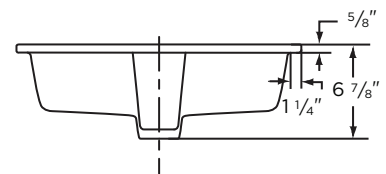

- 19 5/8" x 15 1/2" Square Lavatory
- Front overflow for seamless visual appearance in any bathroom or powder room setting
- No faucet holes; wall-mount or deck-mounted faucet required for installation
- Anchoring kit sold separately (99-190)

Dimensions:

Height 6 7/8"
 Width 19 5/8"
 Depth 15 1/2"
 Shipping Weight 22 lbs

Warranty:

- 10 Year Warranty

Drain not included

Job Name	
Date	
Model Specified	
Quantity	
Customer	
Contractor	
Architect/engineer	

www.gerberonline.com

NOTES:

All dimensions are in inches.
Sealing compound containing oil should never be used when installing basin under marble slab.
Due to variation in ware we recommend using basin as a template.
Anchoring device furnished only when specified.
Illustrations may not be drawn to scale.