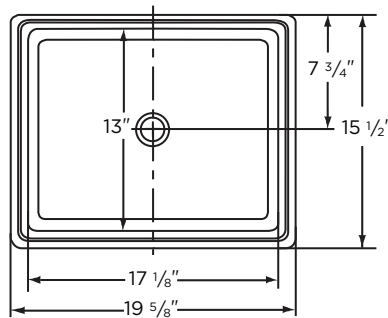

- 19 5/8" x 15 1/2" Square Lavatory
- Front overflow for seamless visual appearance in any bathroom or powder room setting
- No faucet holes; wall-mount or deck-mounted faucet required for installation
- Anchoring kit sold separately (99-190)

Dimensions:

Height 6 7/8"
 Width 19 5/8"
 Depth 15 1/2"
 Shipping Weight 22 lbs

Warranty:

- 10 Year Warranty

Drain not included

Job Name	
Date	
Model Specified	
Quantity	
Customer	
Contractor	
Architect/engineer	

www.gerberonline.com

NOTES:

All dimensions are in inches.
Sealing compound containing oil should never be used when installing basin under marble slab.
Due to variation in ware we recommend using basin as a template.
Anchoring device furnished only when specified.
Illustrations may not be drawn to scale.

IMPORTANT:

Dimensions of fixtures are nominal and may vary within the range of tolerances established by ASME Standard A 112.19.2.